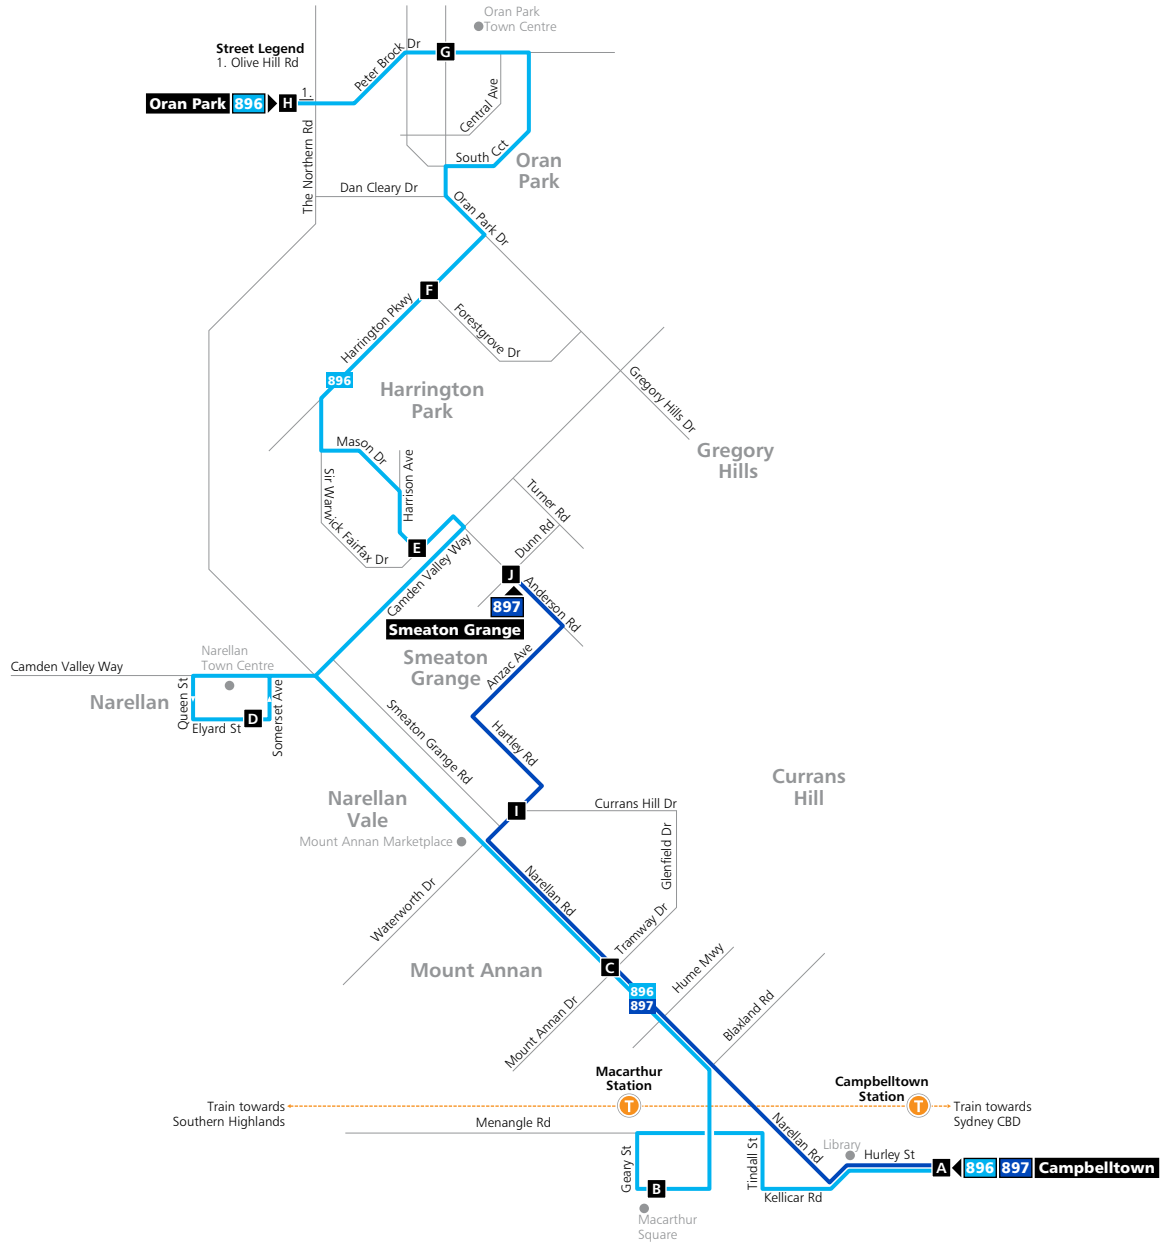

Routes 896, 897

Legend

- Bus route
- 896 Bus route number
- A** Timing point
- Train line/station