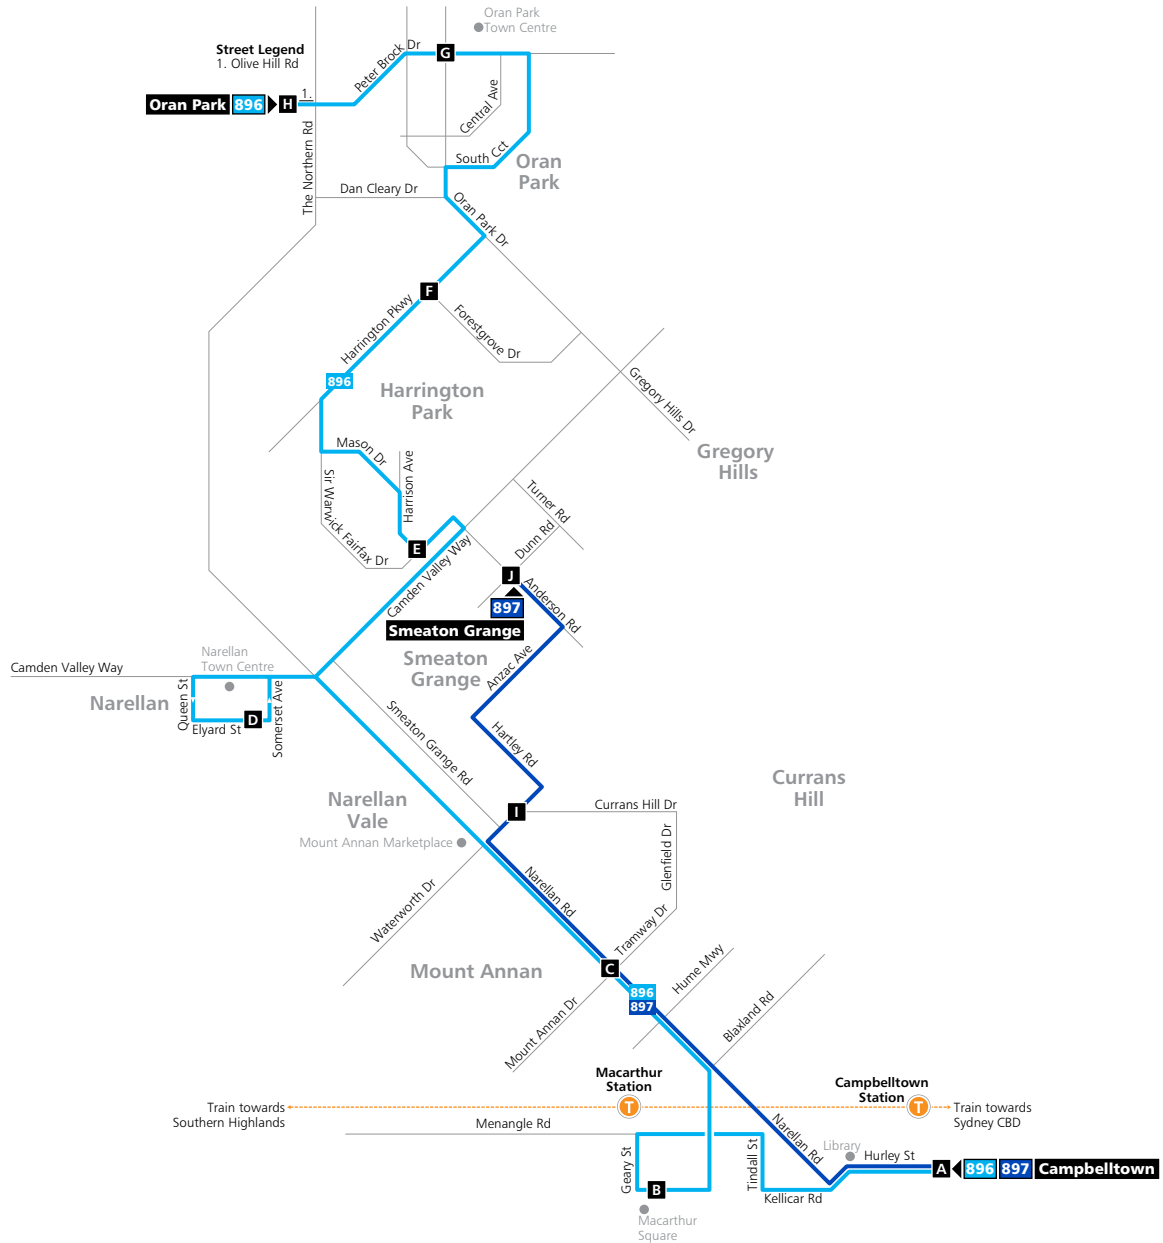

Routes 896, 897

Legend

- Bus route
- 896 Bus route number
- **A** Timing point
- T Train line/station