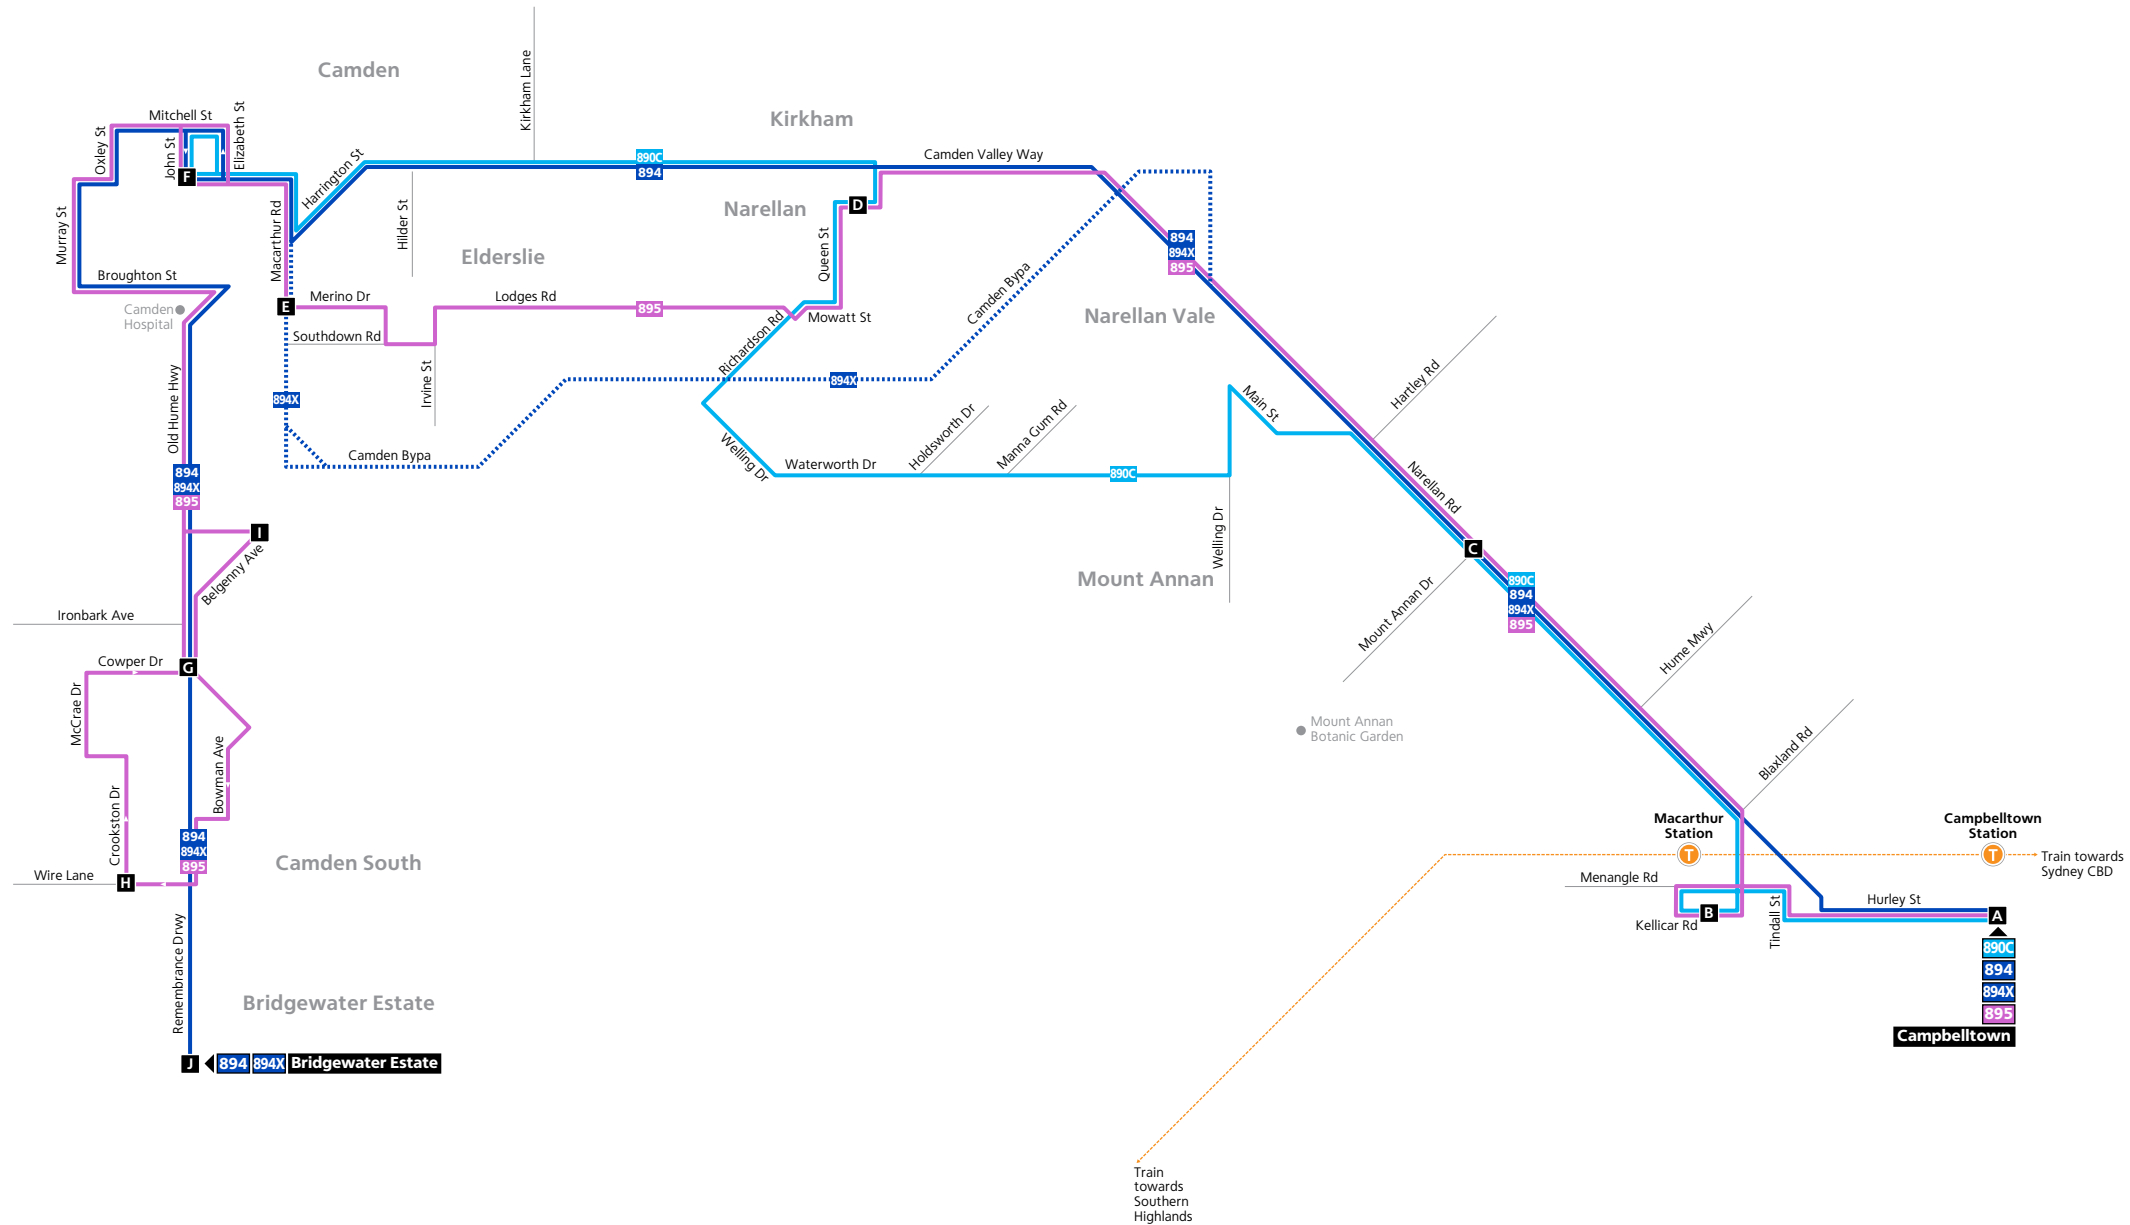

Saturday												
map ref	Route Number	895	895	890C	895	890C	895	890C	895	890C	895	890C
T	Campbelltown train from City arrives	07:03	07:33	08:03	08:33	09:18	09:33	10:18	10:33	11:18	11:33	12:18
A	Campbelltown Station Stand A	07:12	07:46	08:24	08:39	09:24	09:39	10:24	10:39	11:24	11:39	12:24
B	Macarthur Square	N	N	08:31	08:46	09:31	09:46	10:31	10:46	11:31	11:46	12:31
C	Mt Annan Narellan Rd & Mt Annan Dr	07:19	07:53	08:36	08:51	09:36	09:51	10:36	10:51	11:36	11:51	12:36
D	Narellan Town Centre Elyard St	07:27	08:01	08:50	08:59	09:50	09:59	10:50	10:59	11:50	11:59	12:50
E	Elderslie Merino Dr & Macarthur Rd	07:32	08:10	–	09:09	–	10:09	–	11:09	–	12:09	–
F	Camden John St	07:35	08:14	09:03	09:14	10:03	10:14	11:03	11:14	12:03	12:14	13:03
I	Camden South Belgenny Av & Kelloway Av	07:39	08:20	–	09:20	–	10:20	–	11:20	–	12:20	–
H	Camden South Wire La & Crookston Dr	07:43	08:26	–	09:26	–	10:26	–	11:26	–	12:26	–
G	Camden South Cowper Dr & Old Hume Hwy	07:47	08:32	–	09:32	–	10:32	–	11:32	–	12:32	–
J	Camden Park Bridgewater Estate	–	–	–	–	–	–	–	–	–	–	–

Routes 890C, 894, 894X, 895

Legend
 — Bus route
 890C Bus route number
 A Timing point
 T Train line/station

Diagrammatic Map
 Not to Scale
 North