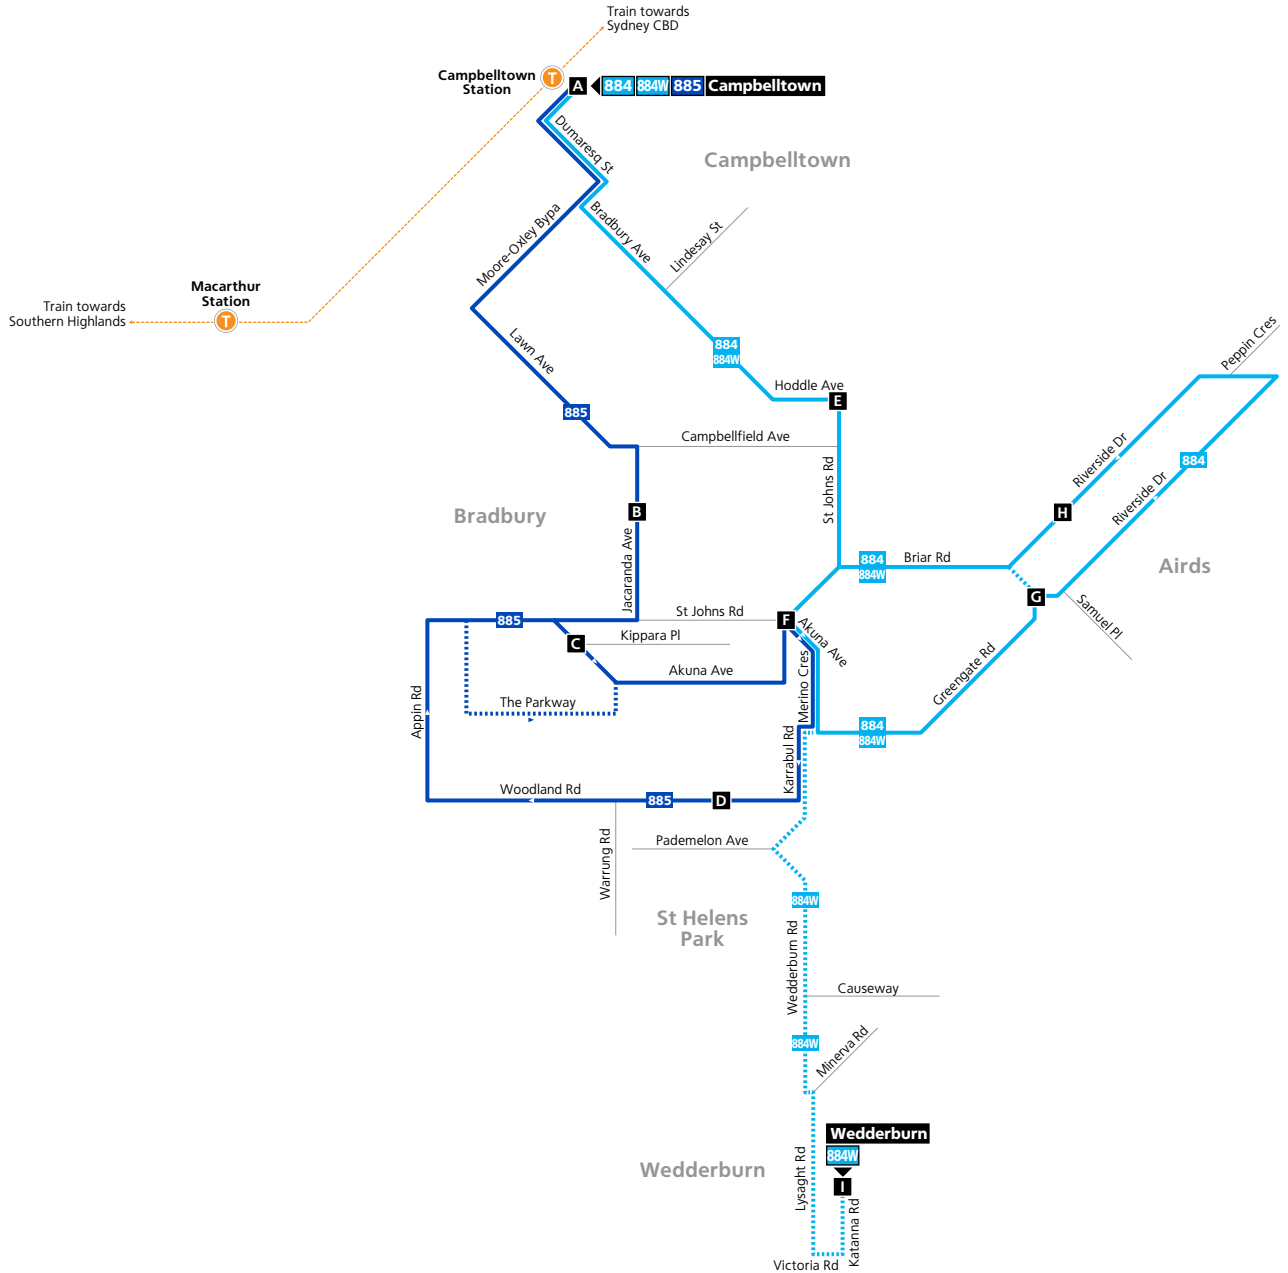

Routes 884, 884W, 885

Legend

- Bus route
- A Timing point
- 884 Bus route number
- T Train line/station