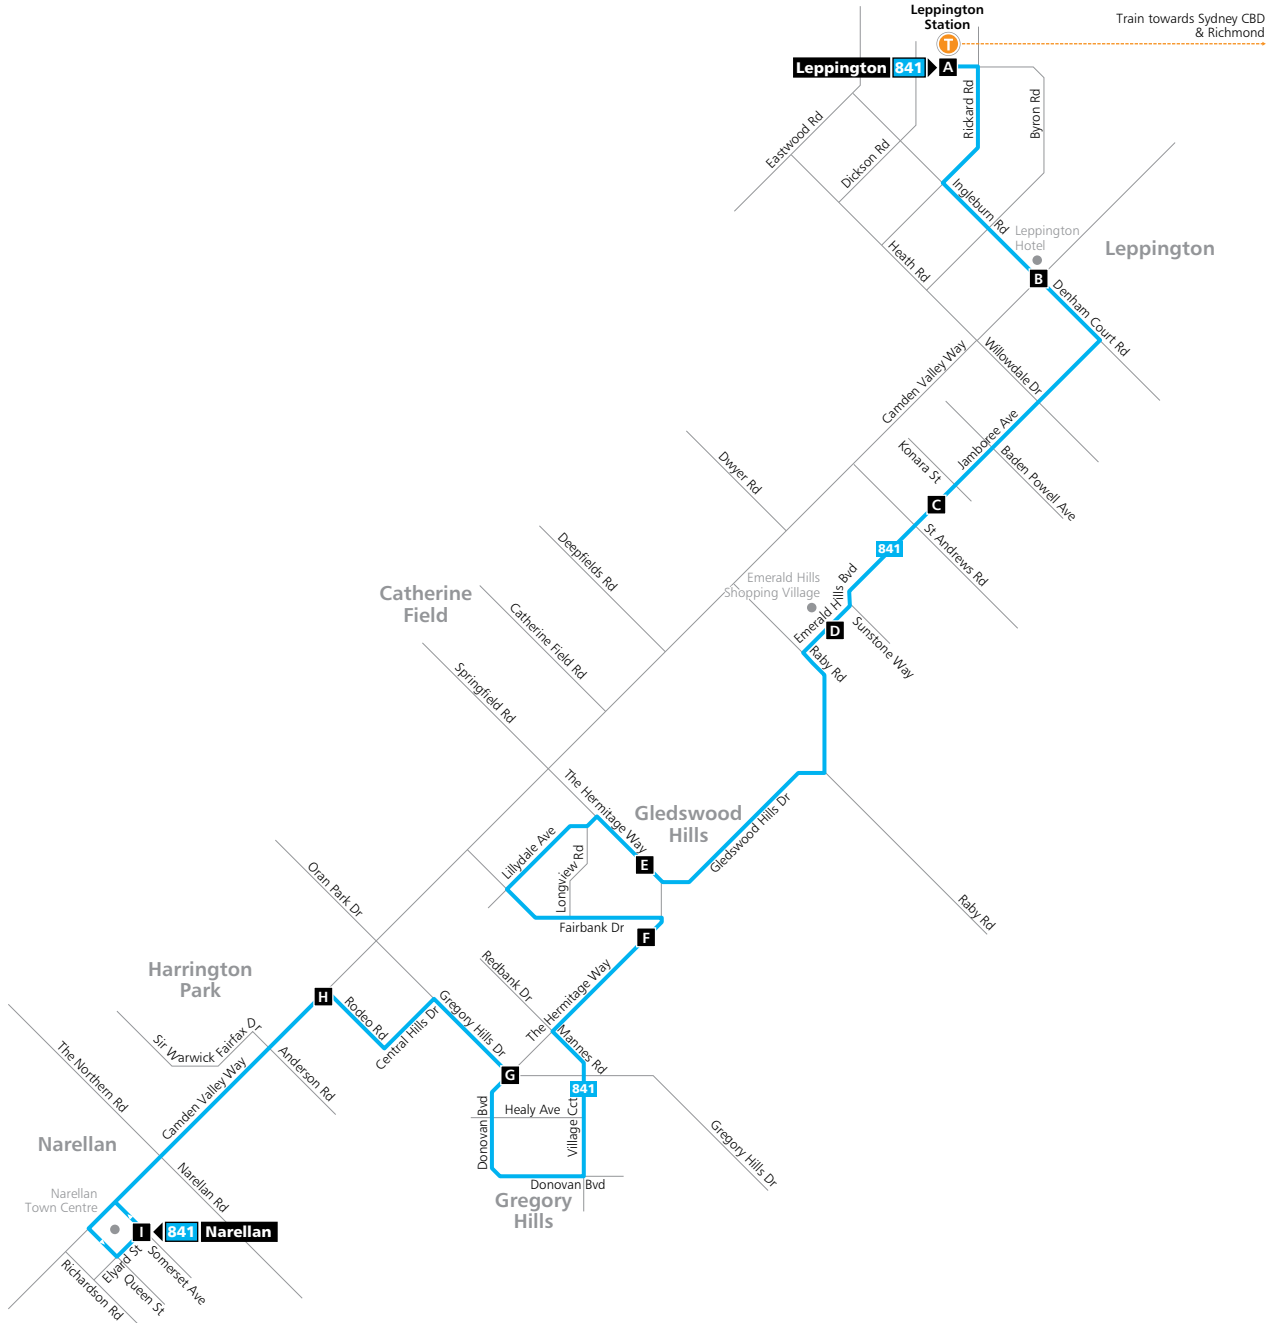

Route 841

Legend

- Bus route
- 841 Bus route number
- Timing point
- Train line/station