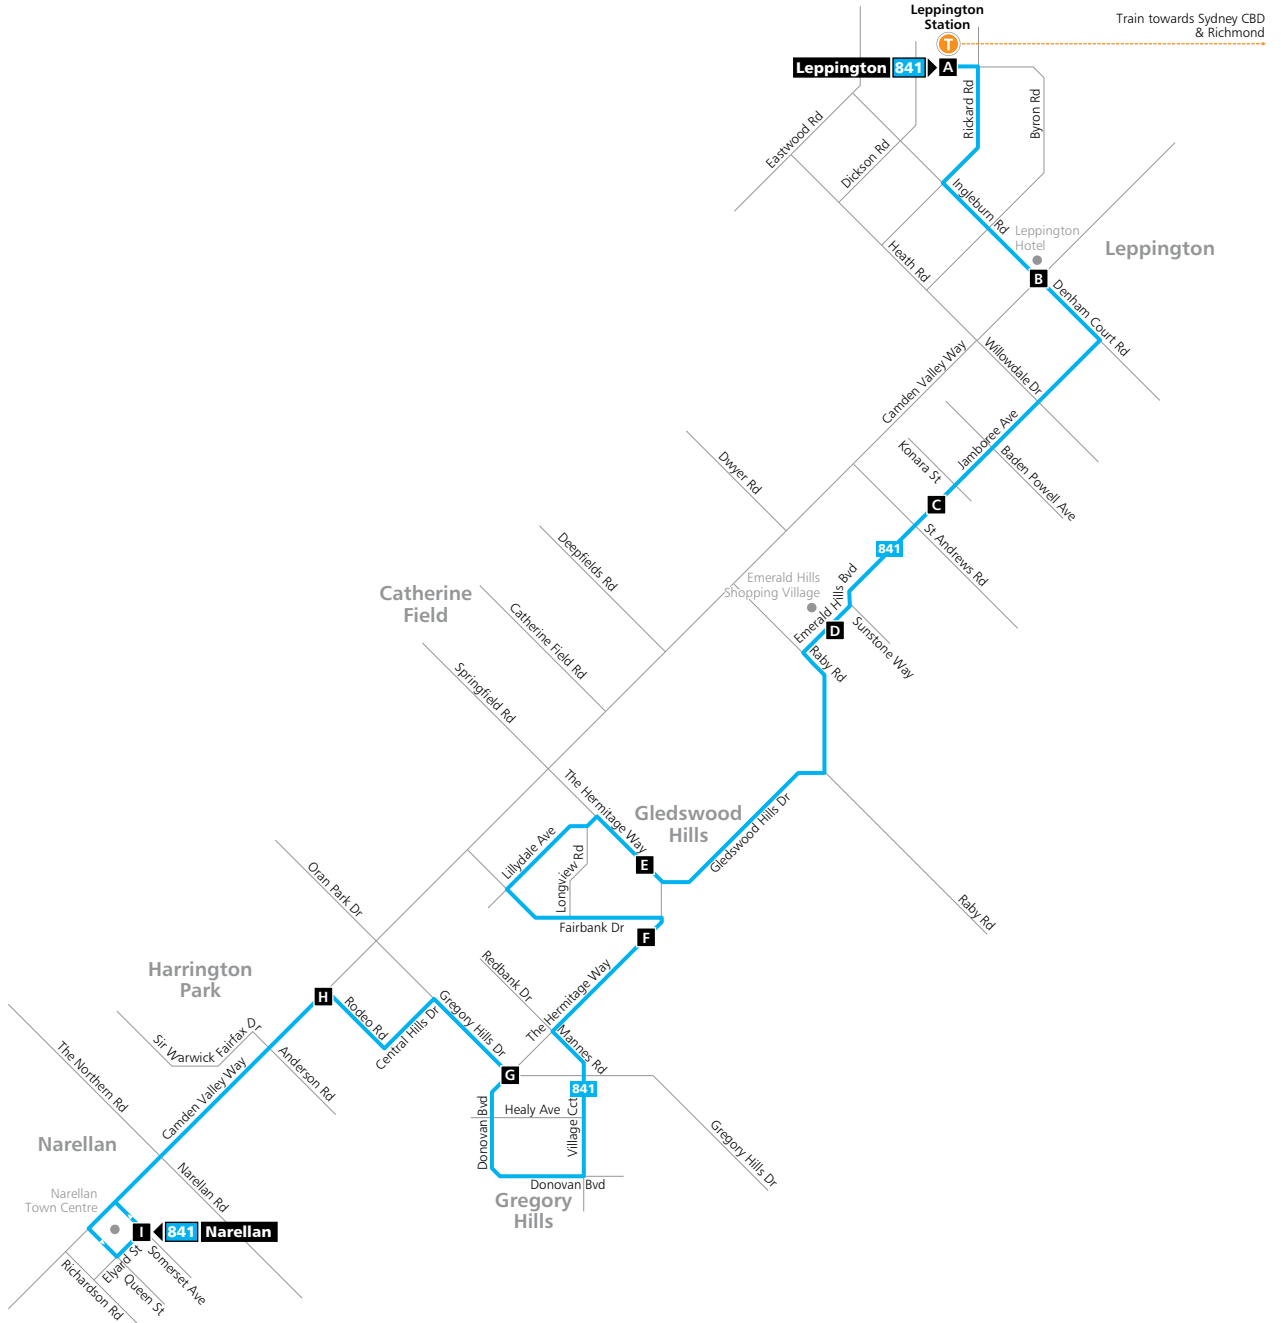

Route 841

Train towards Sydney CBD & Richmond

Legend

- Bus route
- 841 Bus route number
- A Timing point
- T Train line/station