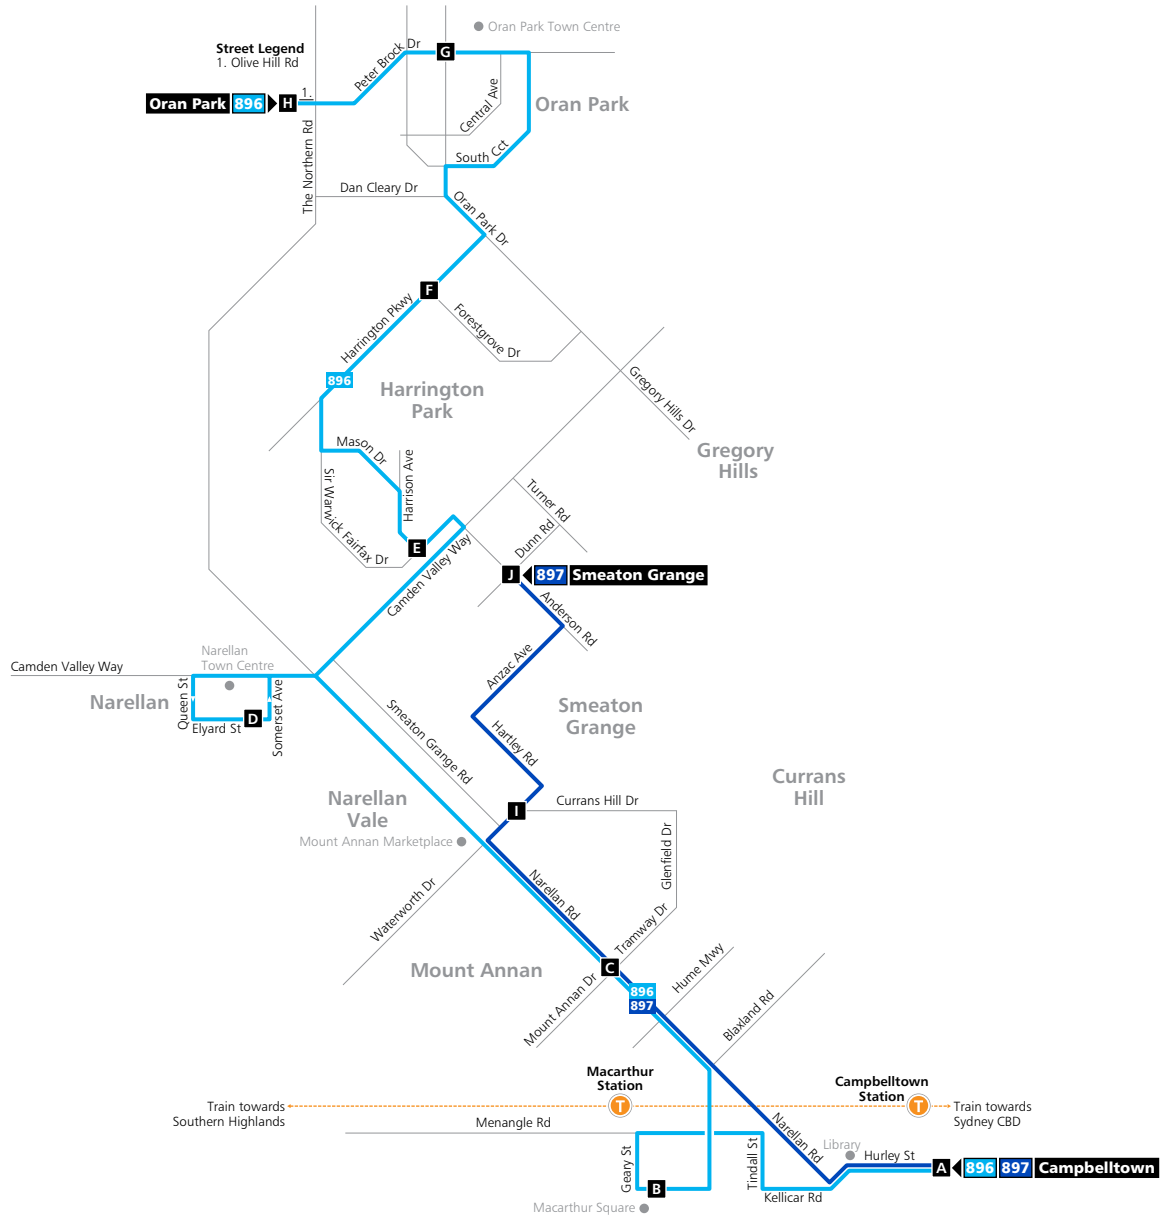

Routes 896, 897

Legend

- Bus route
- 896 Bus route number
- **A** Timing point
- **T** Train line/station