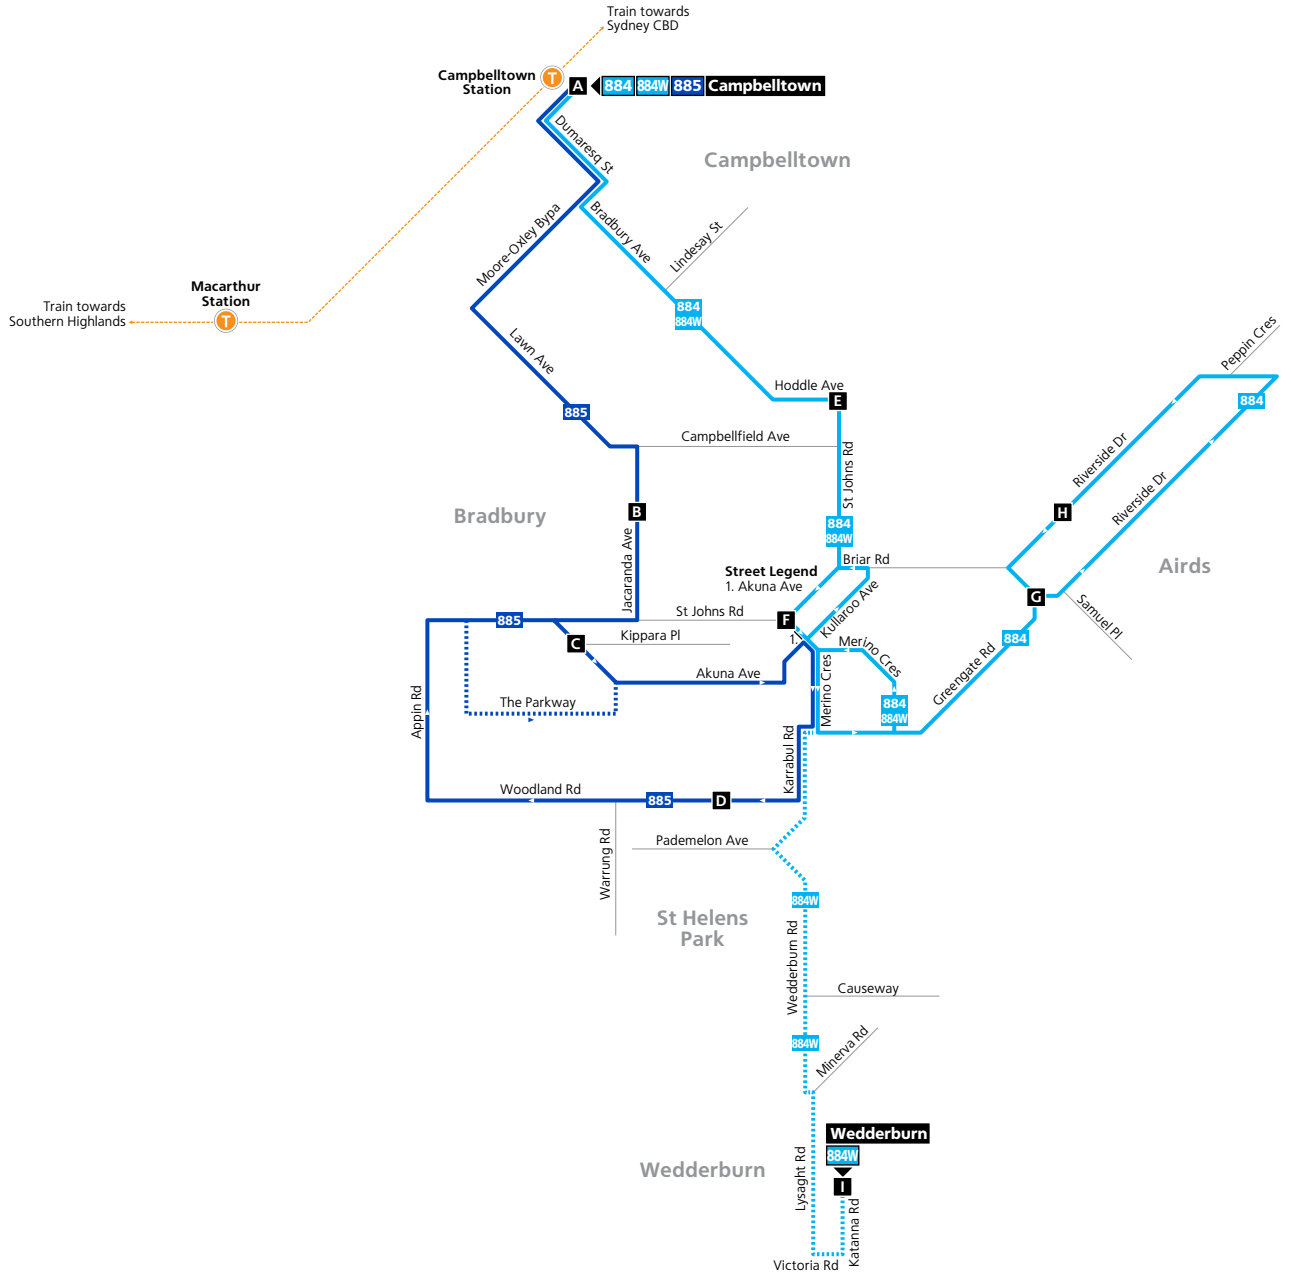

Routes 884, 884W, 885

Legend

- Bus route
- Bus route number
- Timing point
- Train line/station