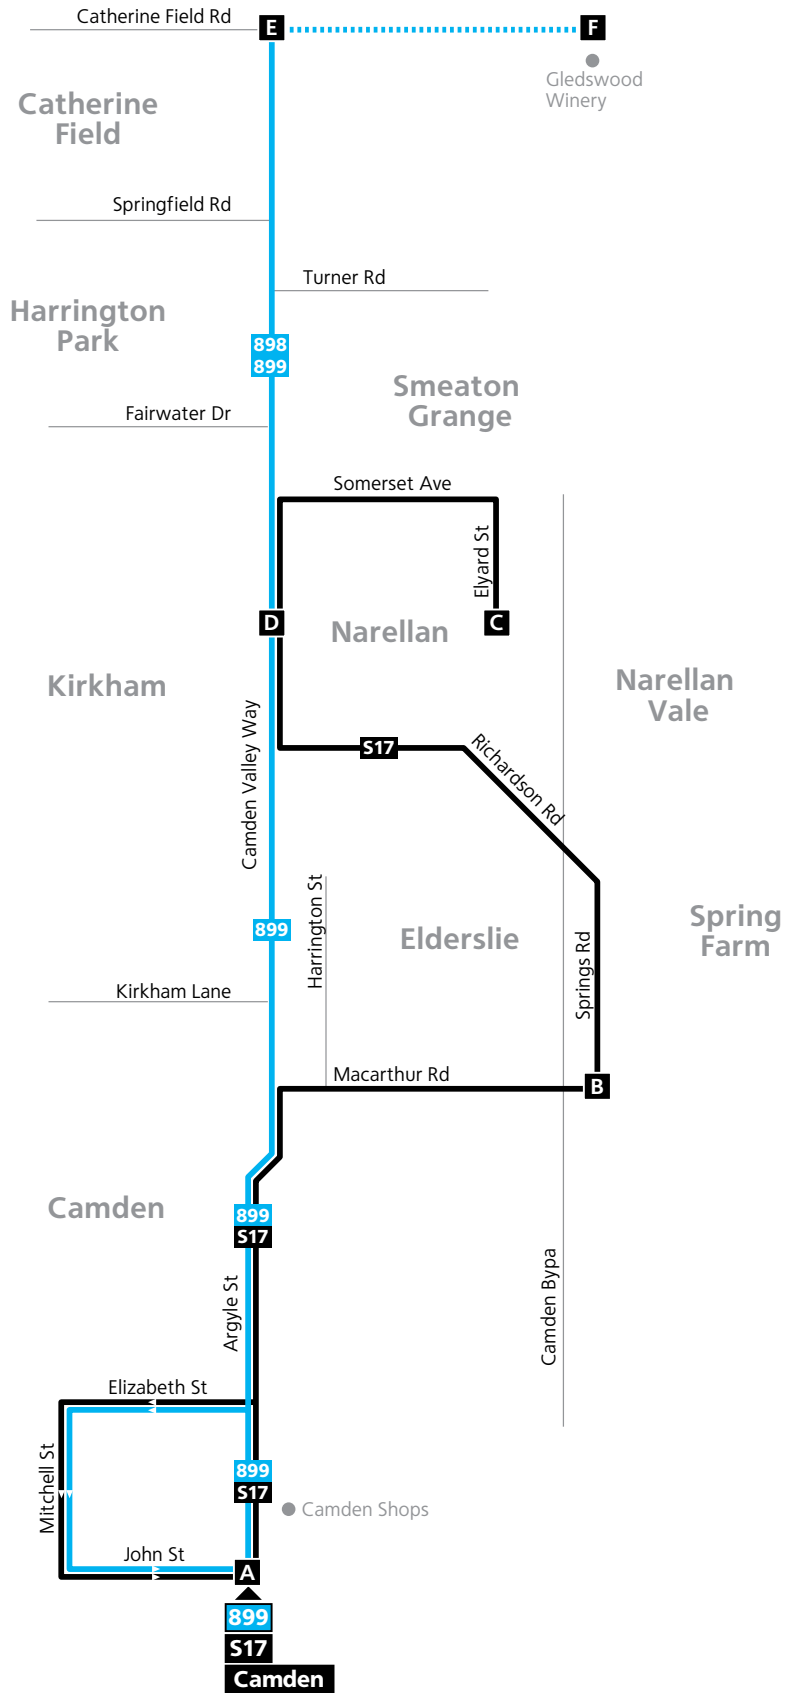

Monday to Friday									
map ref	Route Number	898	898	899	899	899	899	899	899
F	Catherine Field Gledswood Winery	10:34	12:34	14:18	...
E	Camden Valley Wy & Catherine Field Rd	06:56	07:27	07:27	J 08:08	10:36	12:36	14:20	16:17
D	Narellan Town Centre Camden Valley Wy	C	C	...	X 08:32
C	Narellan Town Centre Elyard St	C	C	X 07:35	...	10:45	12:45	X 14:29	X 16:25
B	<i>Connecting bus departs Narellan</i>	C	C	07:48	08:47	10:45	12:45	S 14:32	16:37
B	<i>Connecting bus arrives Campbelltown</i>	C 07:33	C 08:09	08:08	09:11	11:25	12:25	S 14:57	17:05
T	<i>Campbelltown train departs via East Hills line</i>	07:42	08:17	08:17	09:26	11:32	12:32	15:02	17:17
T	<i>Campbelltown train departs via Liverpool line</i>	07:48	08:36	08:36	09:39	11:39	12:39	15:09	17:39

Saturday			
map ref	Route Number	899	899
F	Catherine Field Gledswood Winery	10:13	15:13
E	Camden Valley Wy & Catherine Field Rd	10:15	15:15
D	Narellan Town Centre Camden Valley Wy
C	Narellan Town Centre Elyard St	10:24	15:24
B	<i>Connecting bus departs Narellan</i>	10:24	15:24
B	<i>Connecting bus arrives Campbelltown</i>	11:04	16:04
T	<i>Campbelltown train departs via East Hills line</i>	11:24	16:24
T	<i>Campbelltown train departs via Liverpool line</i>	11:33	16:33

Legend

- Bus route
- Bus route number
- Timing point

Diagrammatic Map
North
Not to Scale