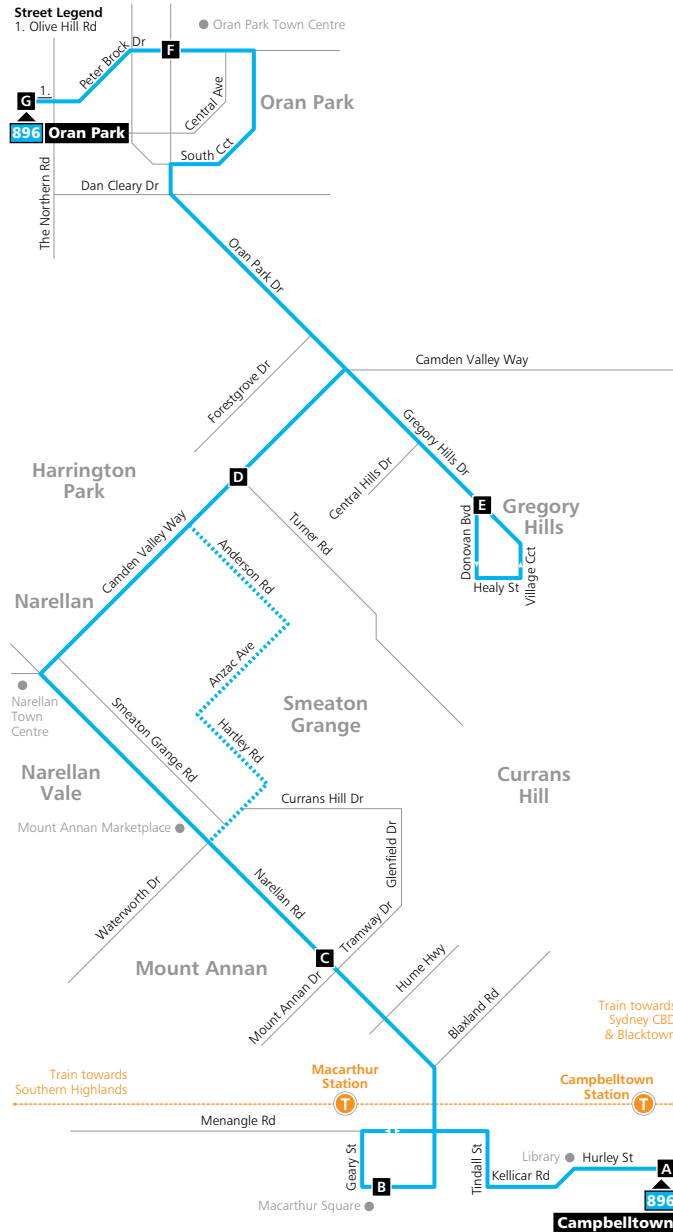

Route 896

Legend

- Bus route
- 896 Bus route number
- A Timing point
- T Train line/station