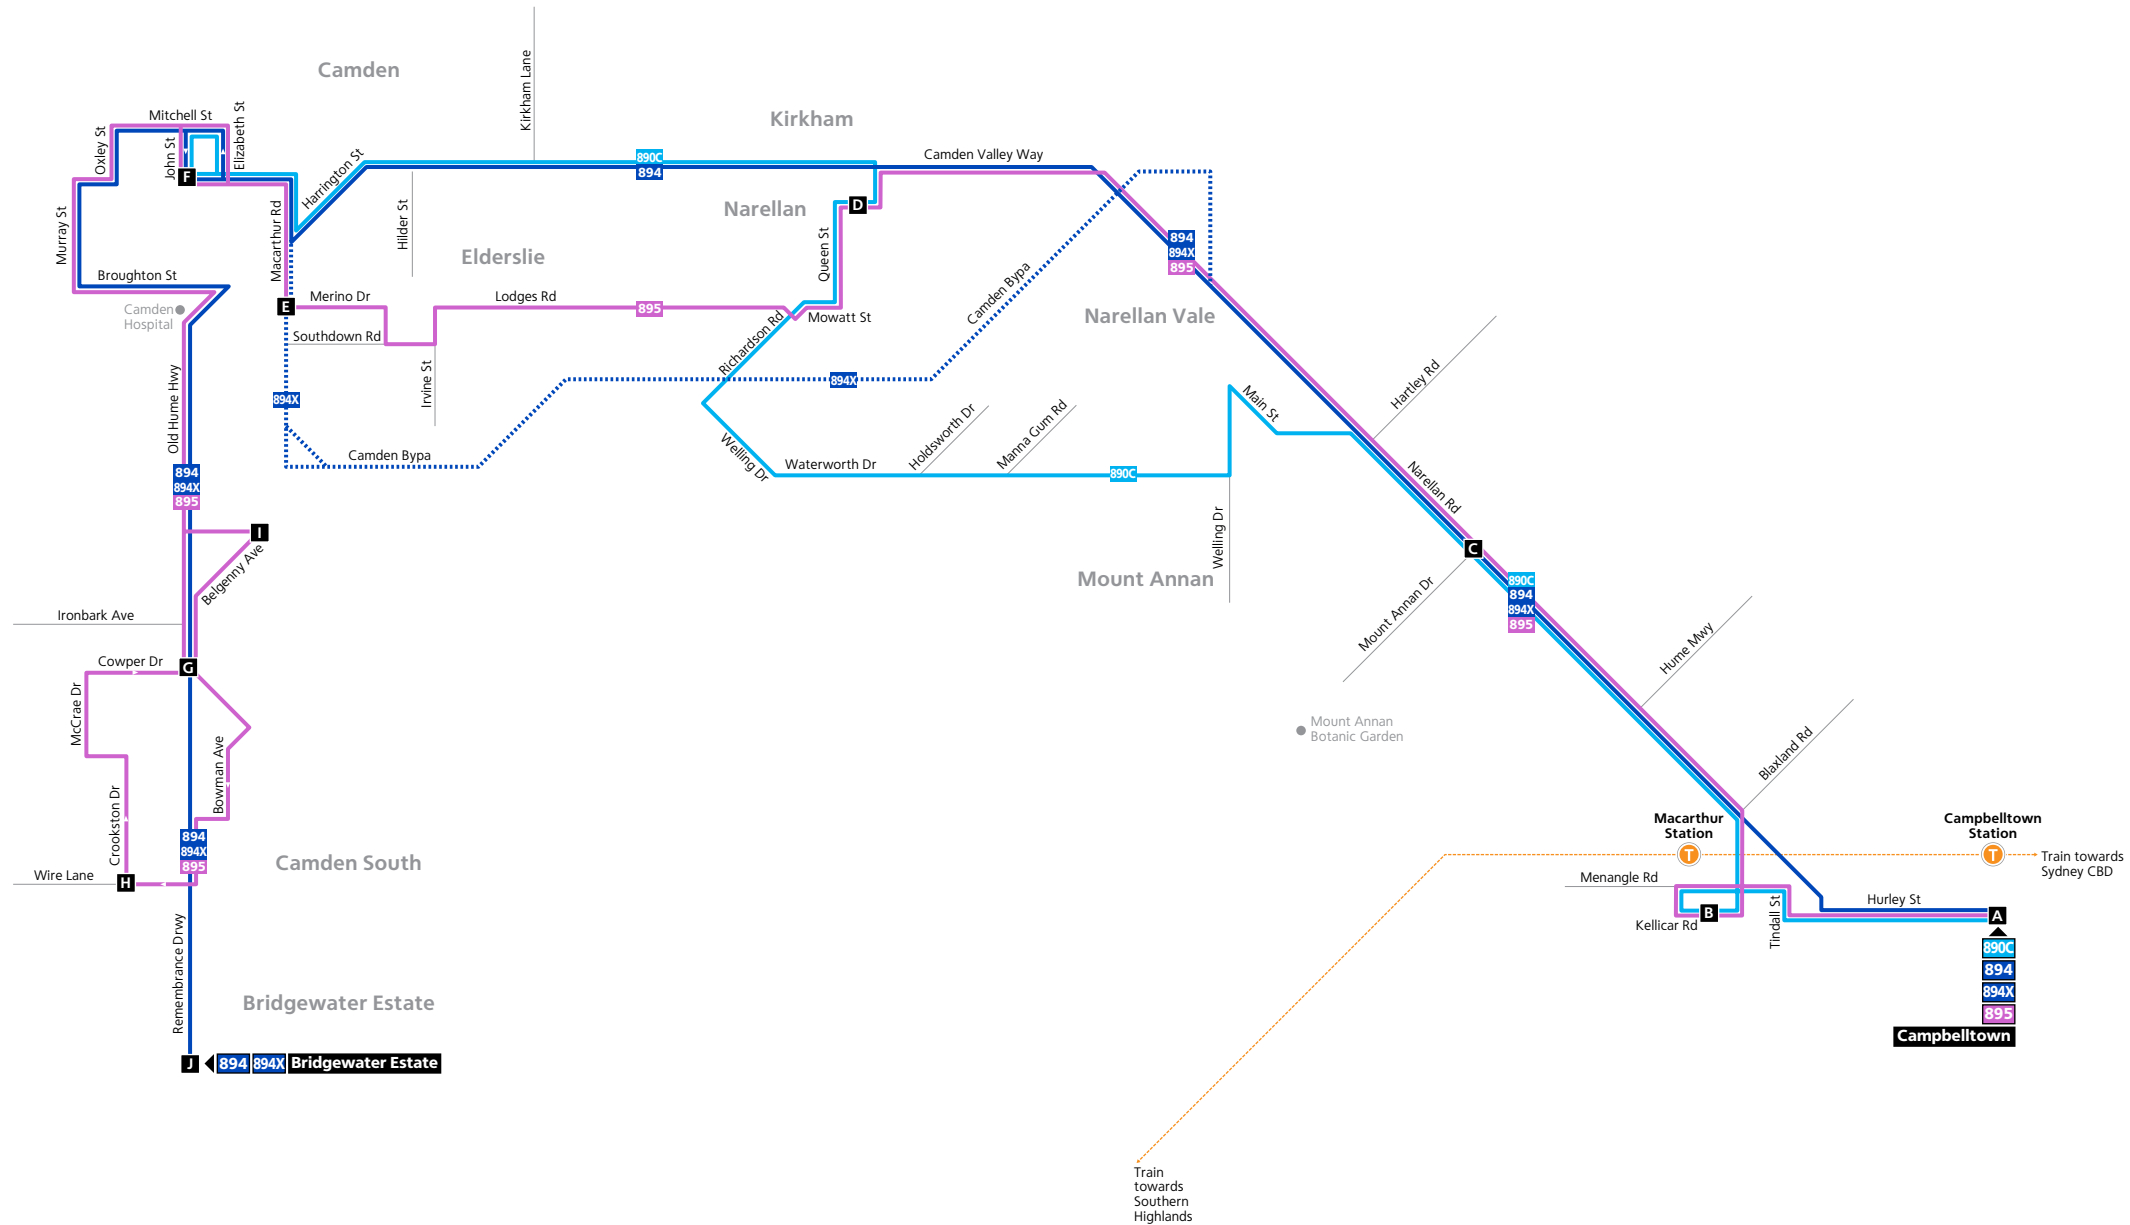

Saturday												
map ref	Route Number	895	895	890C	895	890C	895	890C	895	890C	895	890C
T	Campbelltown train from City arrives	07:03	07:33	08:03	08:33	09:18	09:33	10:18	10:33	11:18	11:33	12:18
A	Campbelltown Station Stand A	07:12	07:46	08:24	08:39	09:24	09:39	10:24	10:39	11:24	11:39	12:24
B	Macarthur Square	N	N	08:31	08:46	09:31	09:46	10:31	10:46	11:31	11:46	12:31
C	Mt Annan Narellan Rd & Mt Annan Dr	07:19	07:53	08:36	08:51	09:36	09:51	10:36	10:51	11:36	11:51	12:36
D	Narellan Town Centre Elyard St	07:27	08:01	08:50	08:59	09:50	09:59	10:50	10:59	11:50	11:59	12:50
E	Elderslie Merino Dr & Macarthur Rd	07:32	08:10	–	09:09	–	10:09	–	11:09	–	12:09	–
F	Camden John St	07:35	08:14	09:03	09:14	10:03	10:14	11:03	11:14	12:03	12:14	13:03
I	Camden South Belgenny Av & Kelloway Av	07:39	08:20	–	09:20	–	10:20	–	11:20	–	12:20	–
H	Camden South Wire La & Crookston Dr	07:43	08:26	–	09:26	–	10:26	–	11:26	–	12:26	–
G	Camden South Cowper Dr & Old Hume Hwy	07:47	08:32	–	09:32	–	10:32	–	11:32	–	12:32	–
J	Camden Park Bridgewater Estate	–	–	–	–	–	–	–	–	–	–	–

Routes 890C, 894, 894X, 895

Legend

- Bus route
- 890C Bus route number
- A Timing point
- T Train line/station