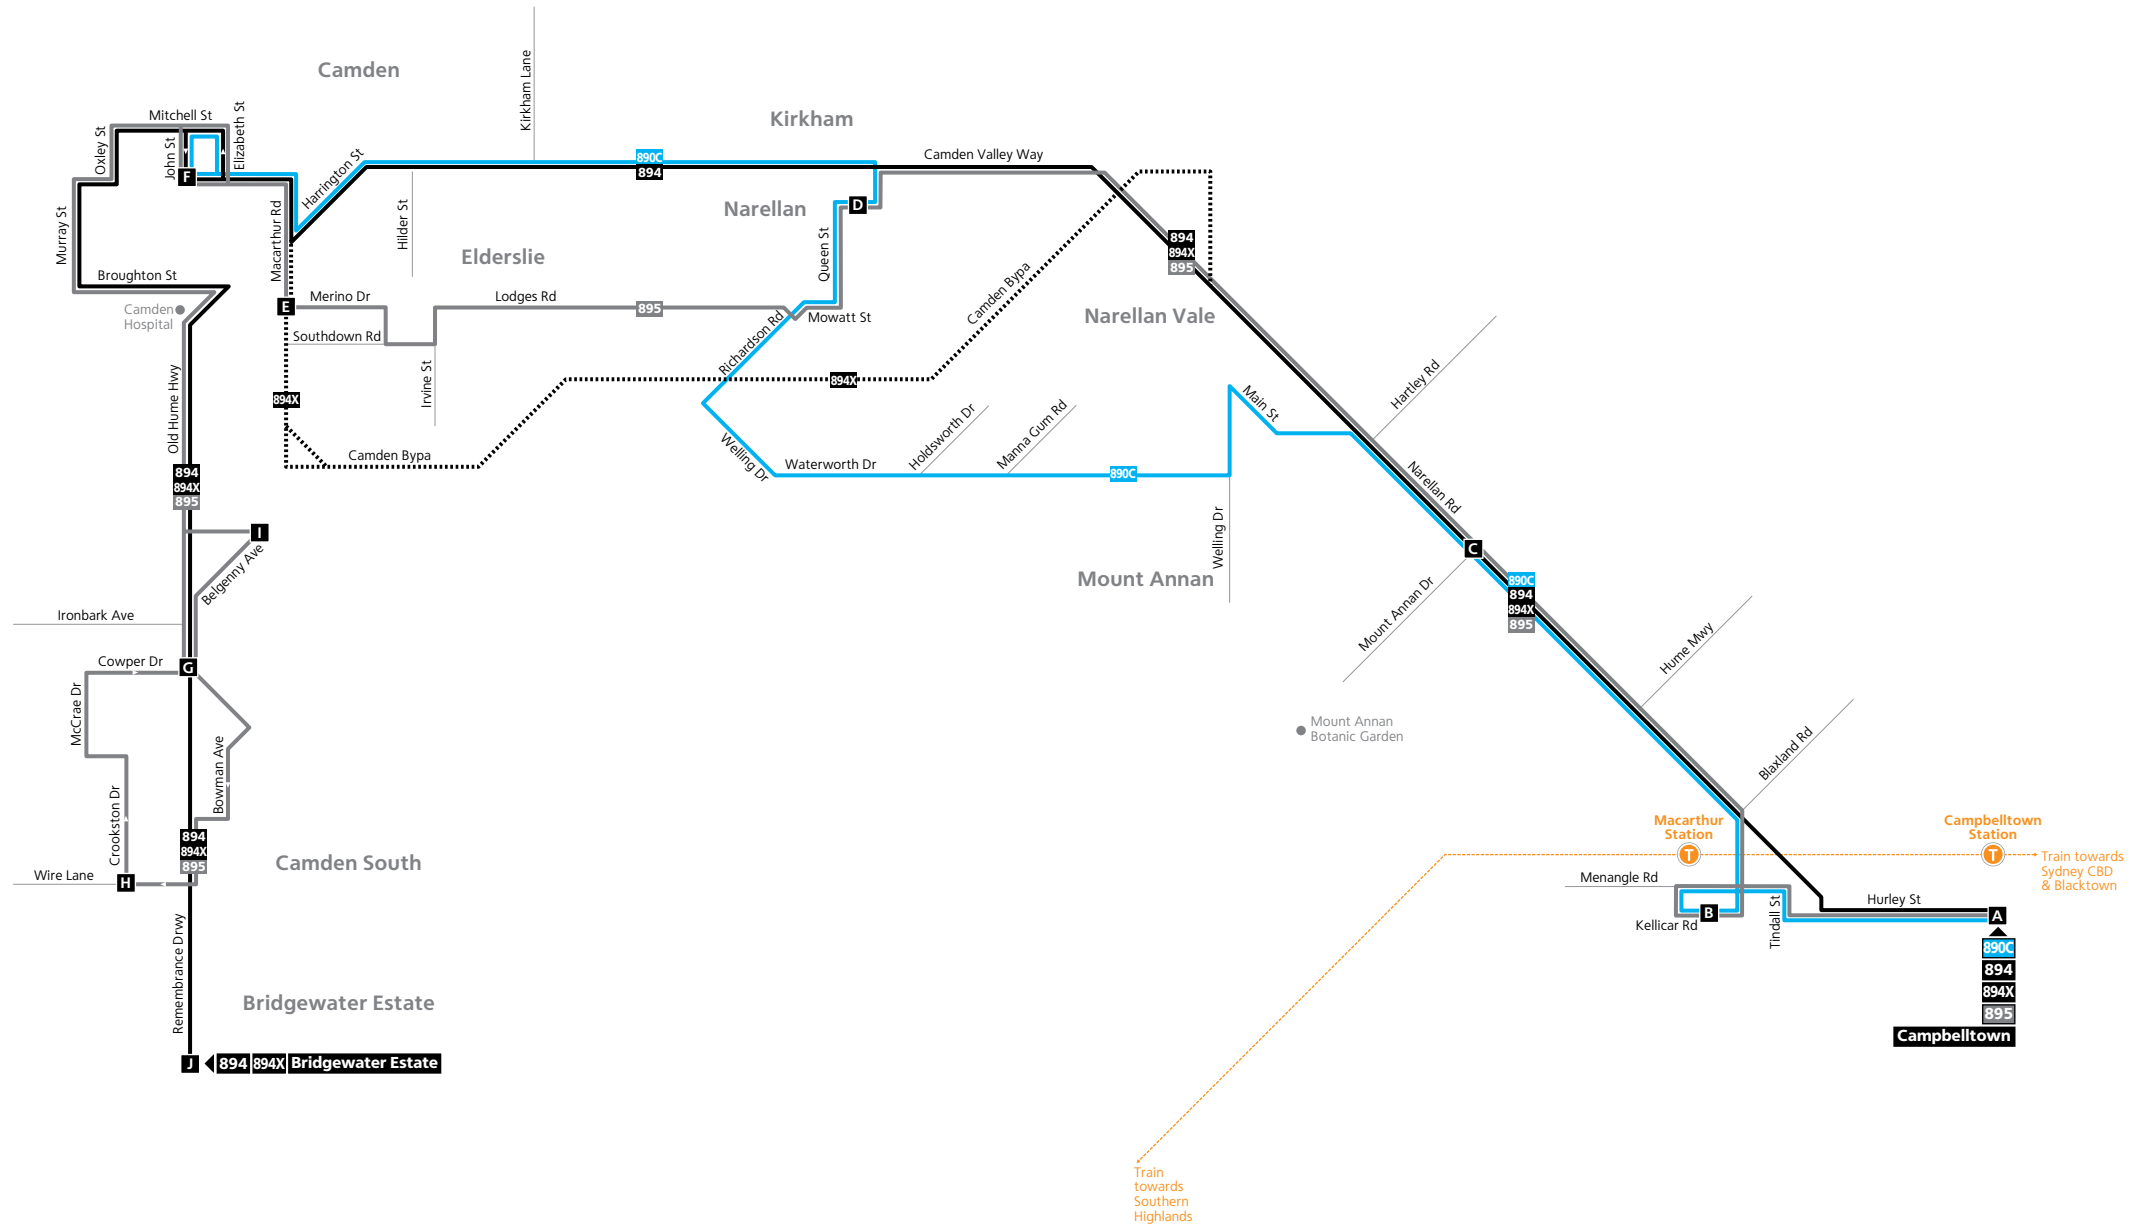

| Saturday | | | | | | | | | | | | |
|-----------------|--|-------|-------|-------|-------|-------|-------|-------|-------|-------|-------|-------|
| map ref | Route Number | 895 | 895 | 890C | 895 | 890C | 895 | 890C | 895 | 890C | 895 | 890C |
| T | Campbelltown train from City arrives | 07:03 | 07:33 | 08:03 | 08:33 | 09:18 | 09:33 | 10:18 | 10:33 | 11:18 | 11:33 | 12:18 |
| A | Campbelltown Station Stand A | 07:12 | 07:46 | 08:24 | 08:39 | 09:24 | 09:39 | 10:24 | 10:39 | 11:24 | 11:39 | 12:24 |
| B | Macarthur Square | N | N | 08:31 | 08:46 | 09:31 | 09:46 | 10:31 | 10:46 | 11:31 | 11:46 | 12:31 |
| C | Mt Annan Narellan Rd & Mt Annan Dr | 07:19 | 07:53 | 08:36 | 08:51 | 09:36 | 09:51 | 10:36 | 10:51 | 11:36 | 11:51 | 12:36 |
| D | Narellan Town Centre Elyard St | 07:27 | 08:01 | 08:50 | 08:59 | 09:50 | 09:59 | 10:50 | 10:59 | 11:50 | 11:59 | 12:50 |
| E | Elderslie Merino Dr & Macarthur Rd | 07:32 | 08:10 | – | 09:09 | – | 10:09 | – | 11:09 | – | 12:09 | – |
| F | Camden John St | 07:35 | 08:14 | 09:03 | 09:14 | 10:03 | 10:14 | 11:03 | 11:14 | 12:03 | 12:14 | 13:03 |
| I | Camden South Belgenny Av & Kelloway Av | 07:39 | 08:20 | – | 09:20 | – | 10:20 | – | 11:20 | – | 12:20 | – |
| H | Camden South Wire La & Crookston Dr | 07:43 | 08:26 | – | 09:26 | – | 10:26 | – | 11:26 | – | 12:26 | – |
| G | Camden South Cowper Dr & Old Hume Hwy | 07:47 | 08:32 | – | 09:32 | – | 10:32 | – | 11:32 | – | 12:32 | – |
| J | Camden Park Bridgewater Estate | – | – | – | – | – | – | – | – | – | – | – |

Routes 890C, 894, 894X, 895

Legend

- Bus route
- 890C Bus route number
- A** Timing point
- Train line/station