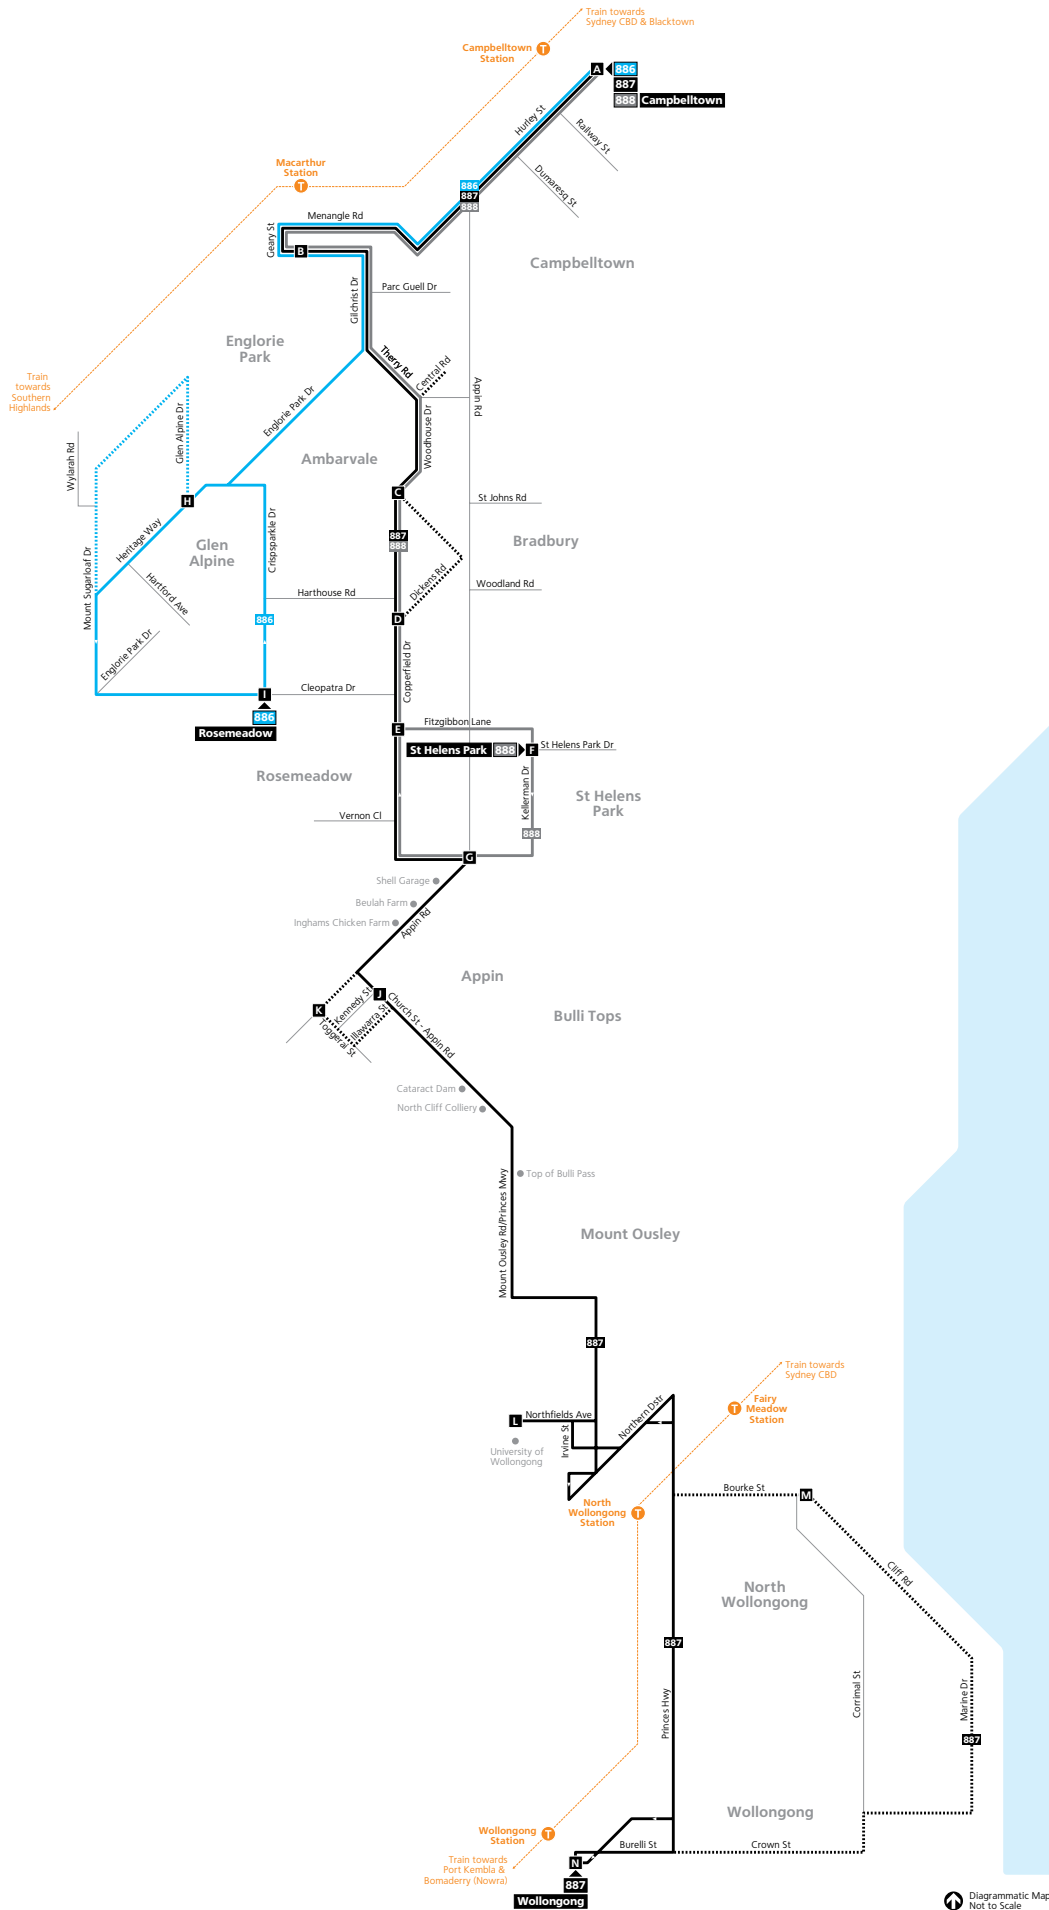

Legend
— Bus route
886 Bus route number
A Timing point
T Train line station

North
Diagrammatic Map
Not to Scale