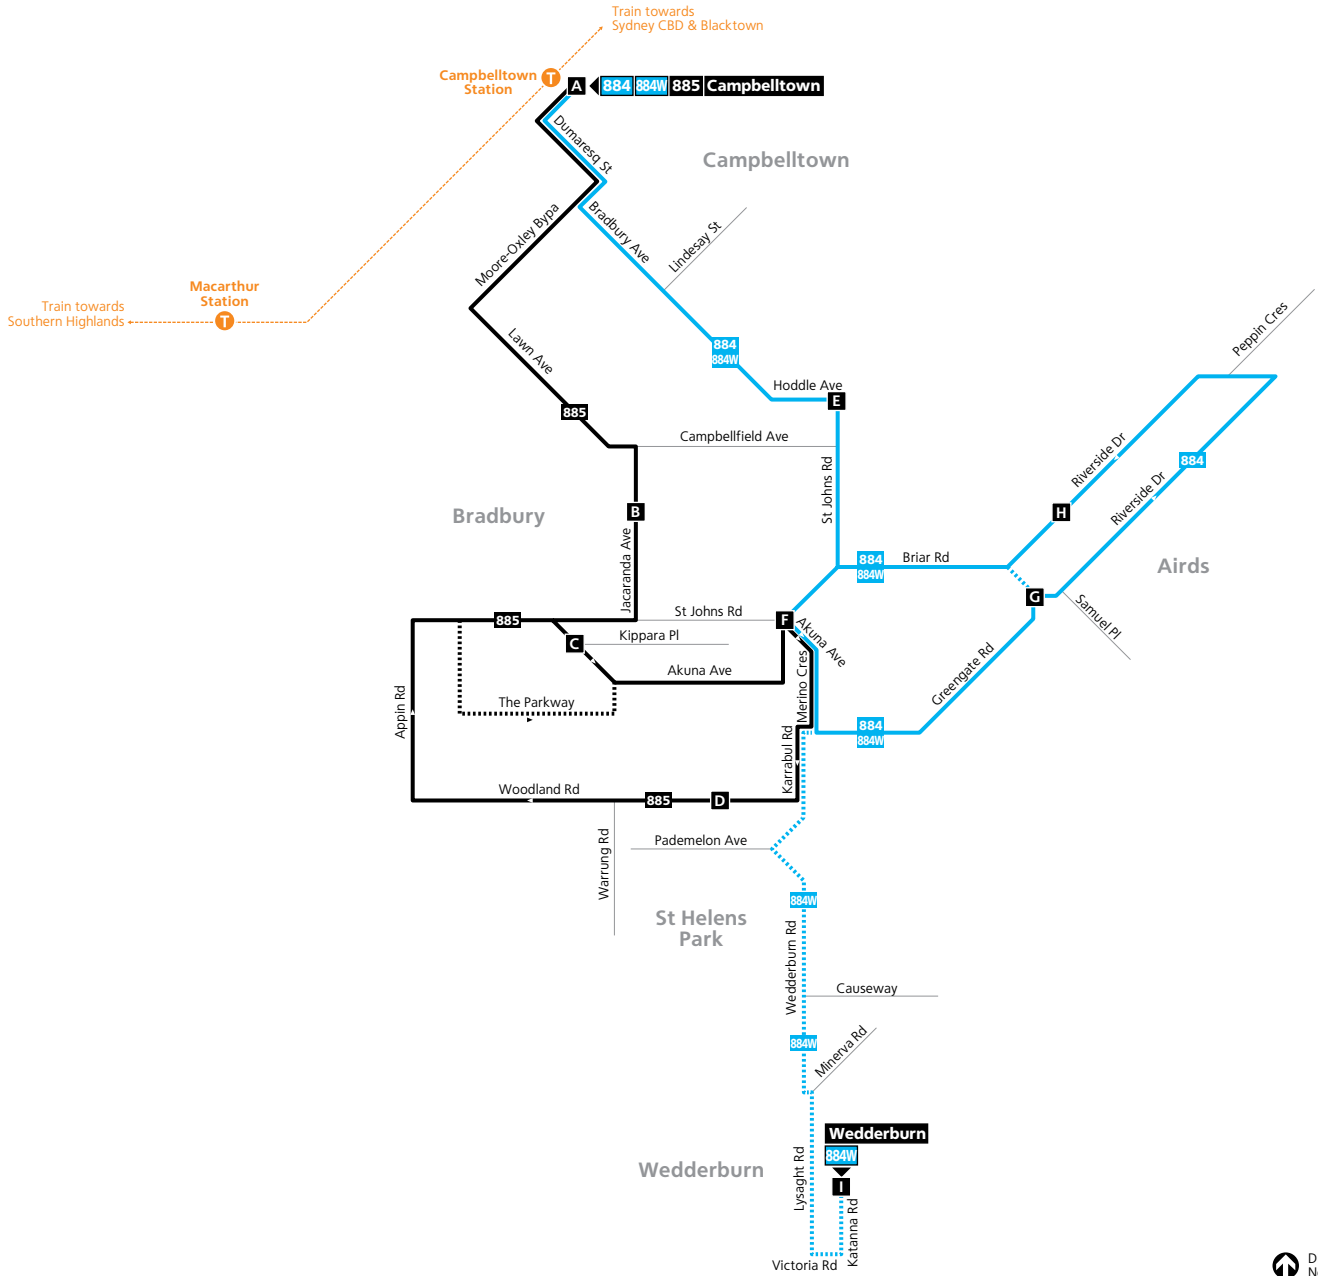

1. **Legend**
2. Bus route
   - 884 Bus route number
   - A Timing point
   - --- Train line/station

Diagrammatic Map
Not to Scale