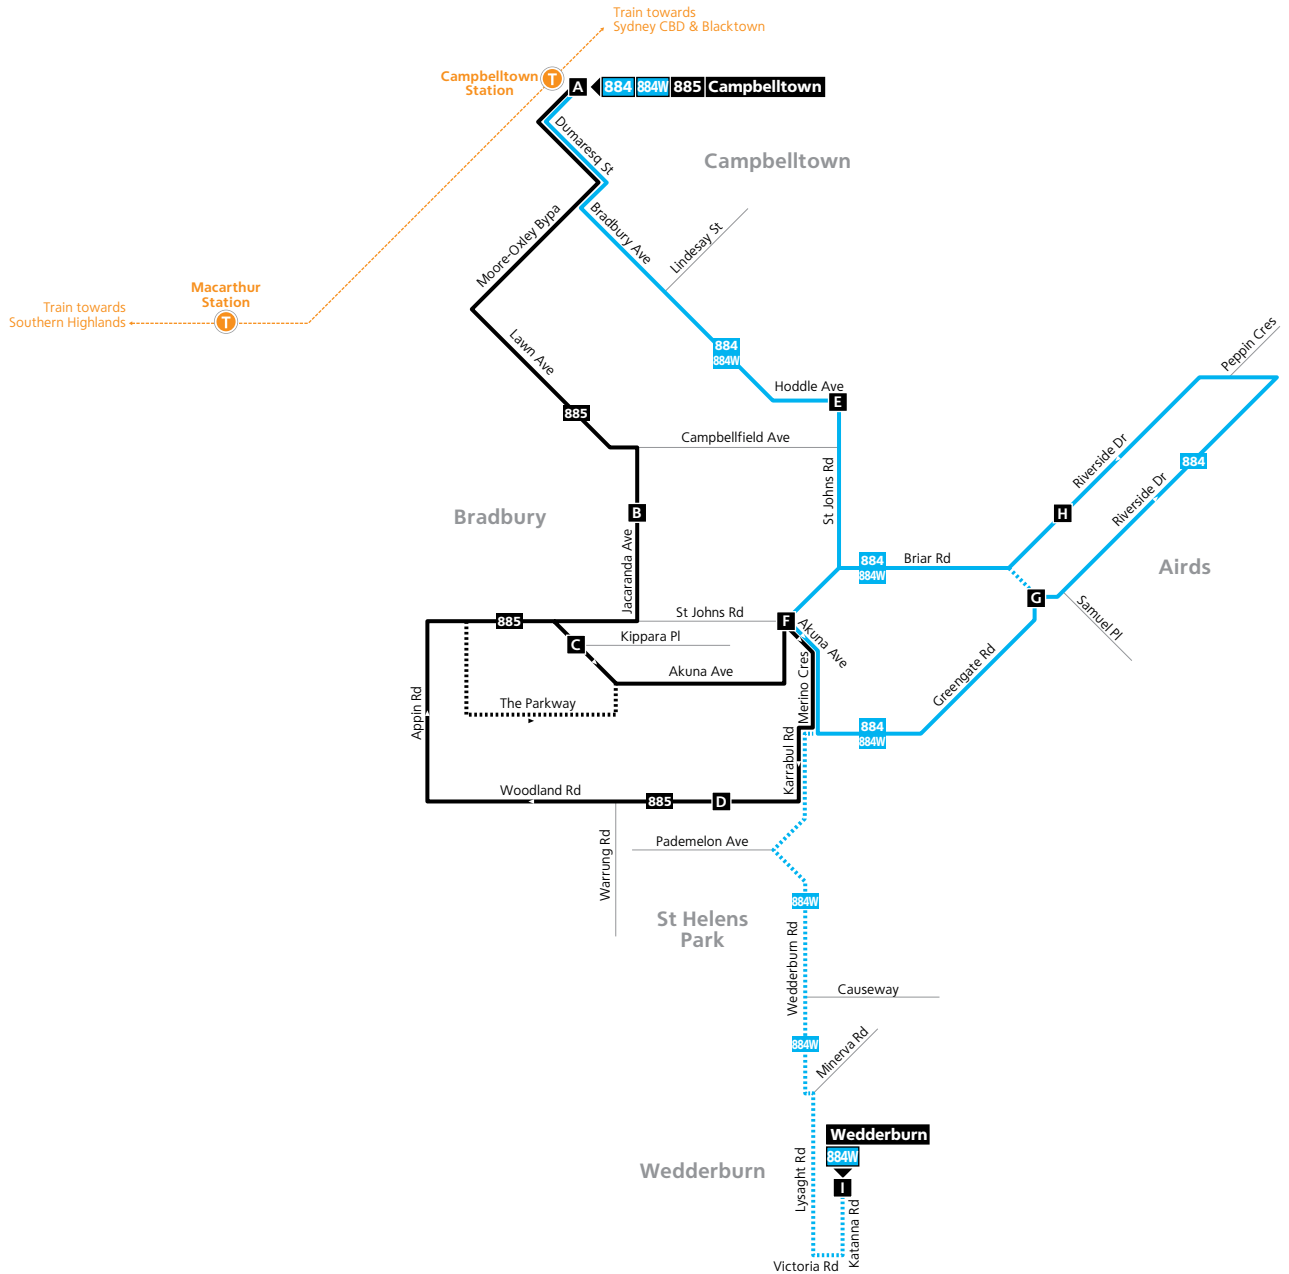

Routes 884, 884W, 885

Legend

- Bus route
- Timing point
- Bus route number
- Train line/station