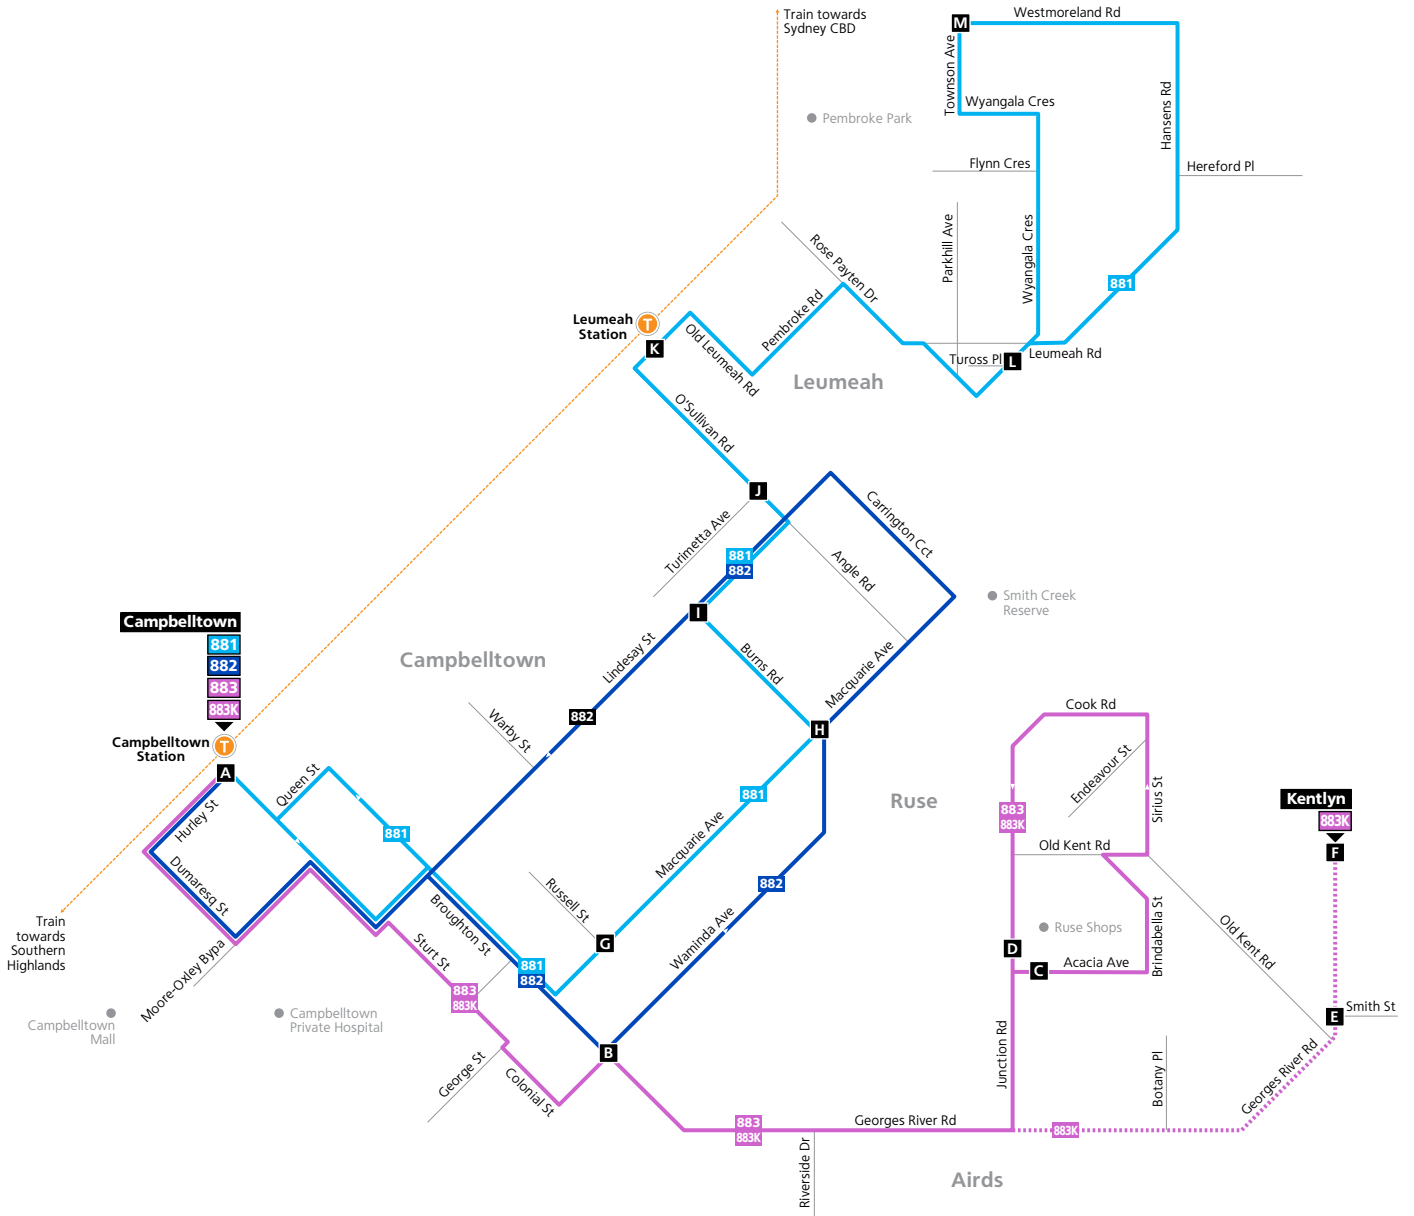

Routes 881, 882, 883, 883K

Legend

- Bus route
- Bus route number
- Timing point
- Train line/station