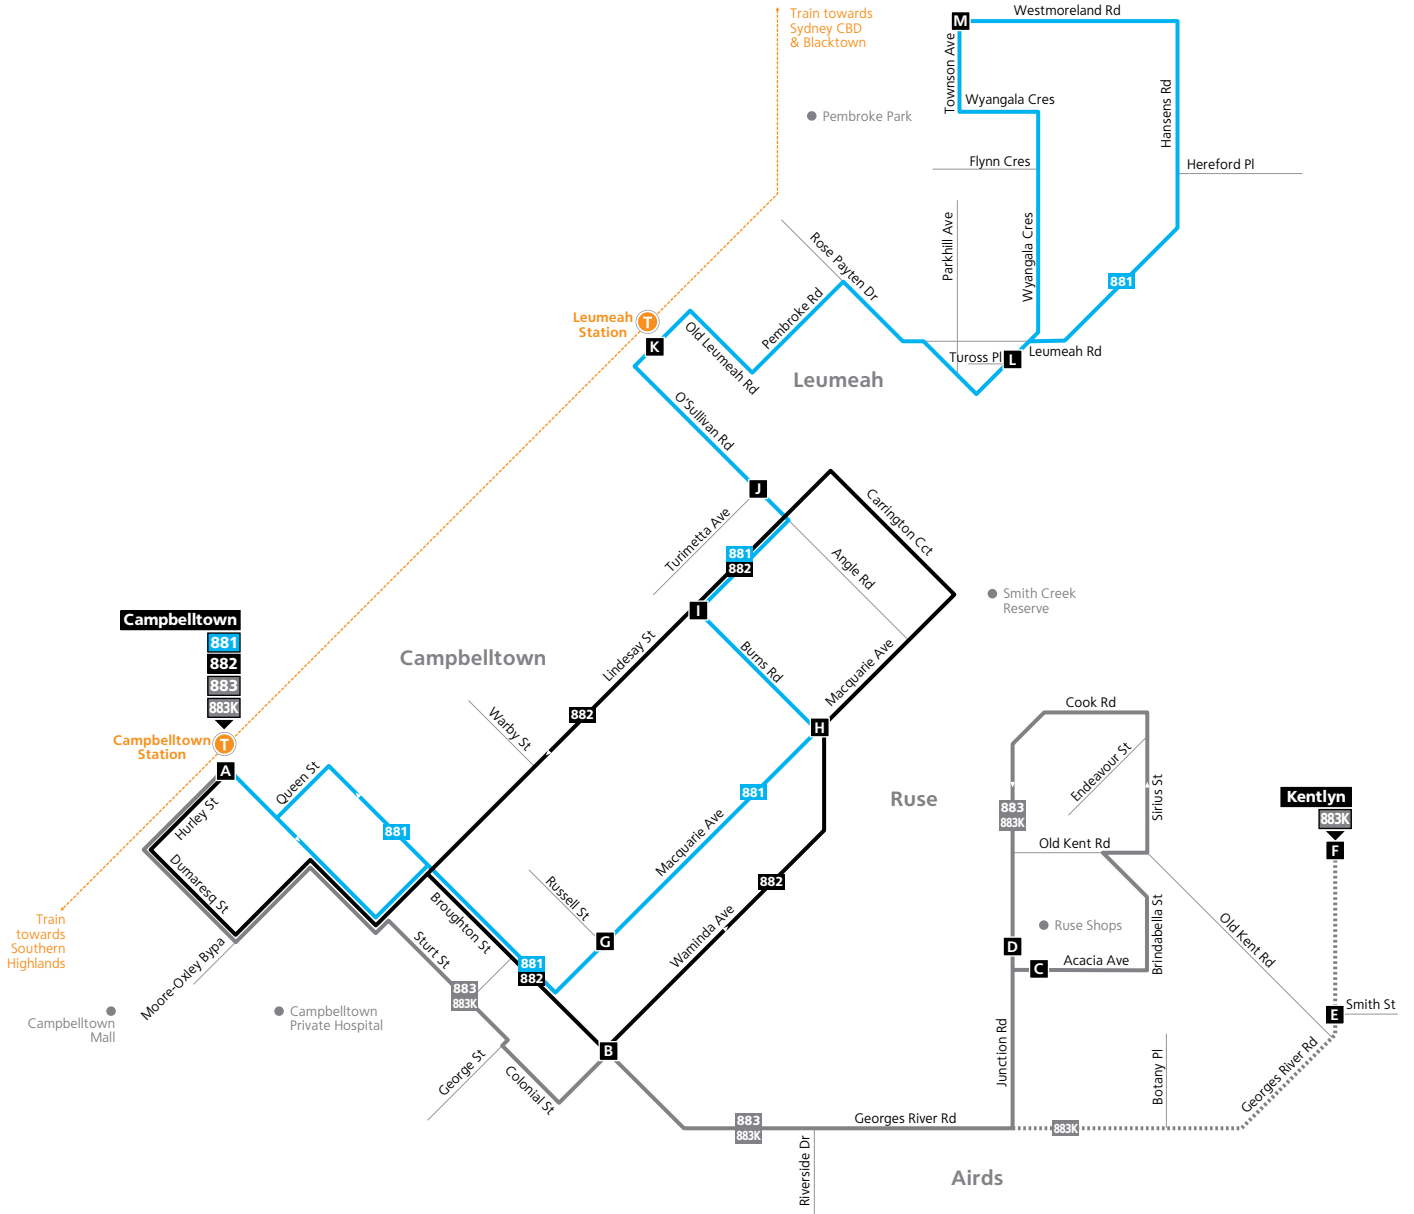

Routes 881, 882, 883, 883K

Legend

- Bus route
- 881 Bus route number
- **A** Timing point
- **T** Train line/station