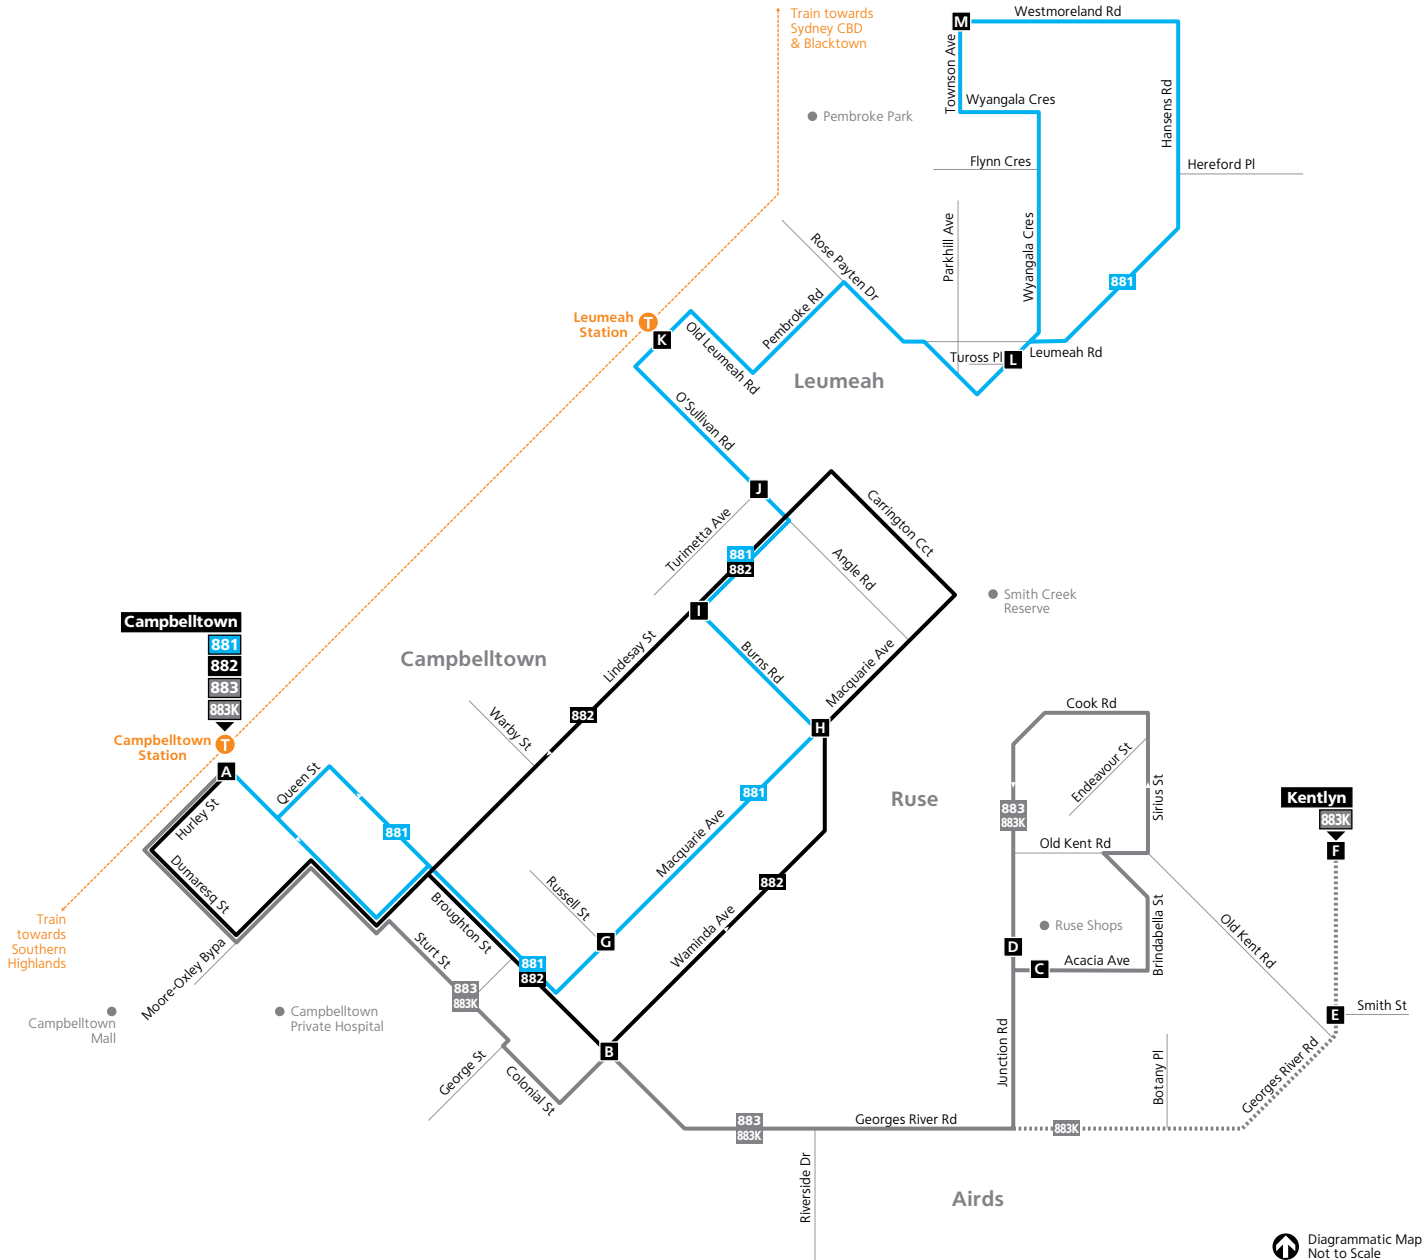

Legend

- Bus route
- 881 Bus route number
- A Timing point
- T Train line/station

North
Diagrammatic Map
Not to Scale