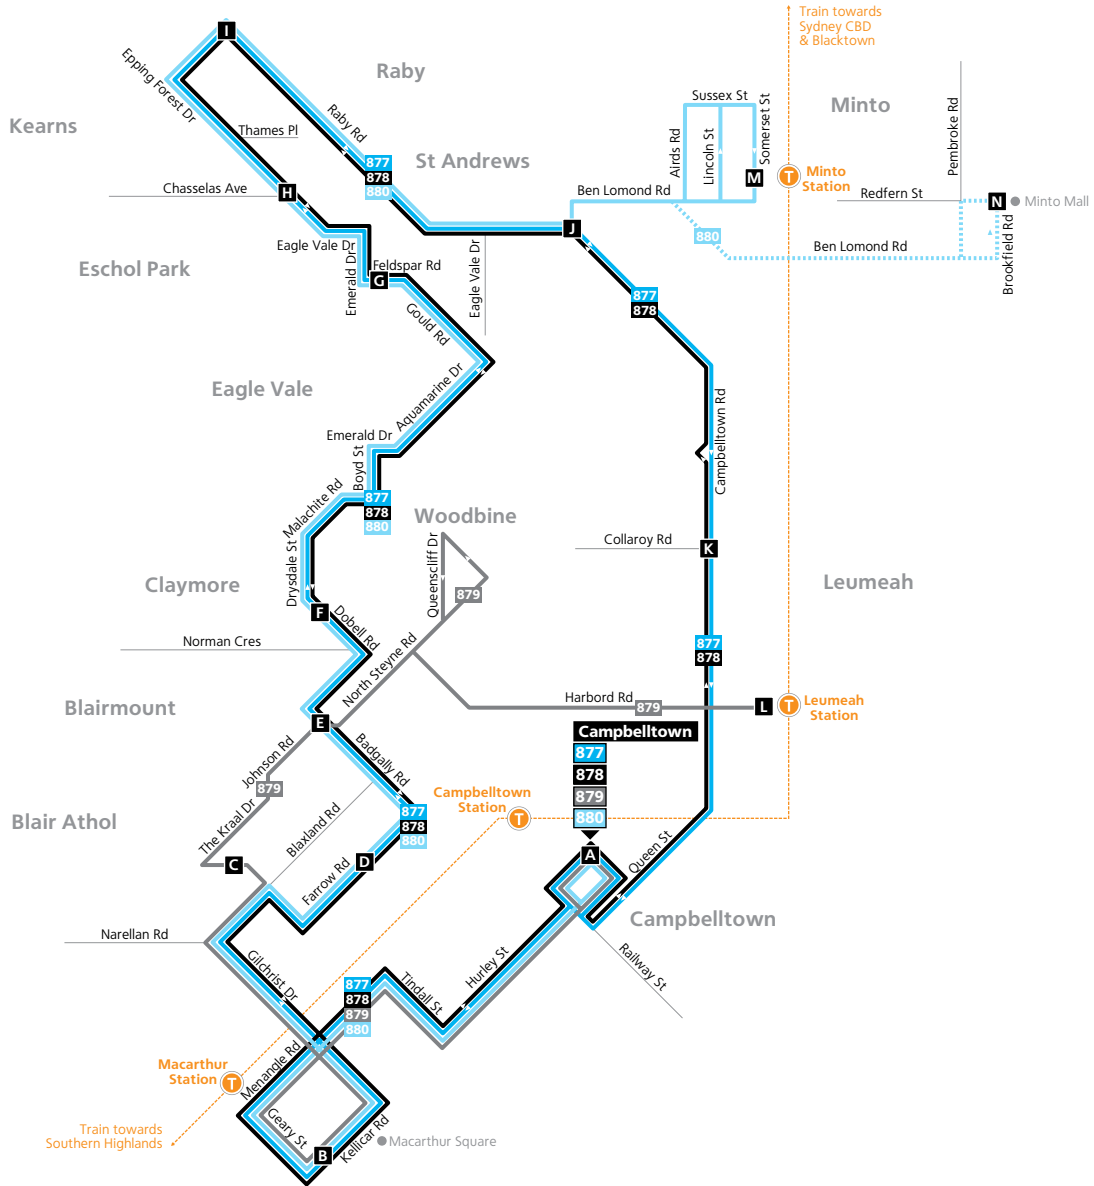

Routes 877, 878, 879, 880

Legend

- Bus route
- A Timing point
- 877 Bus route number
- T Train line/station