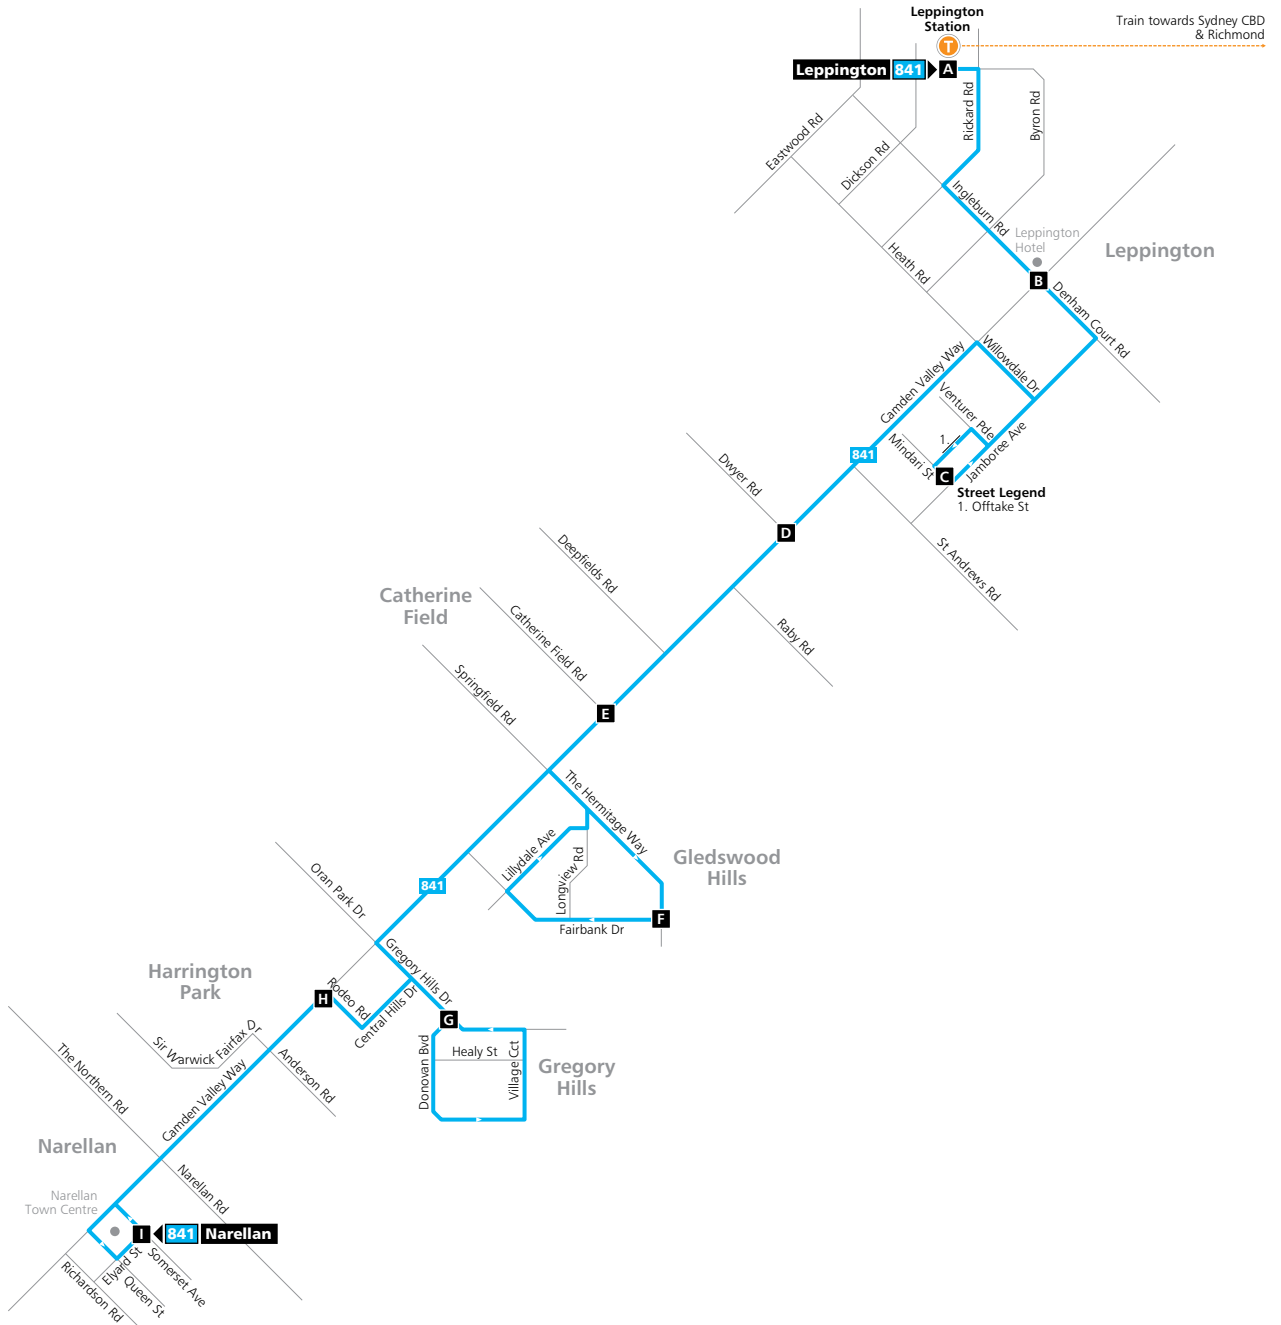

Route 841

1. **Legend**
2. Bus route
   - Bus route number
   - Timing point
   - Train line/station