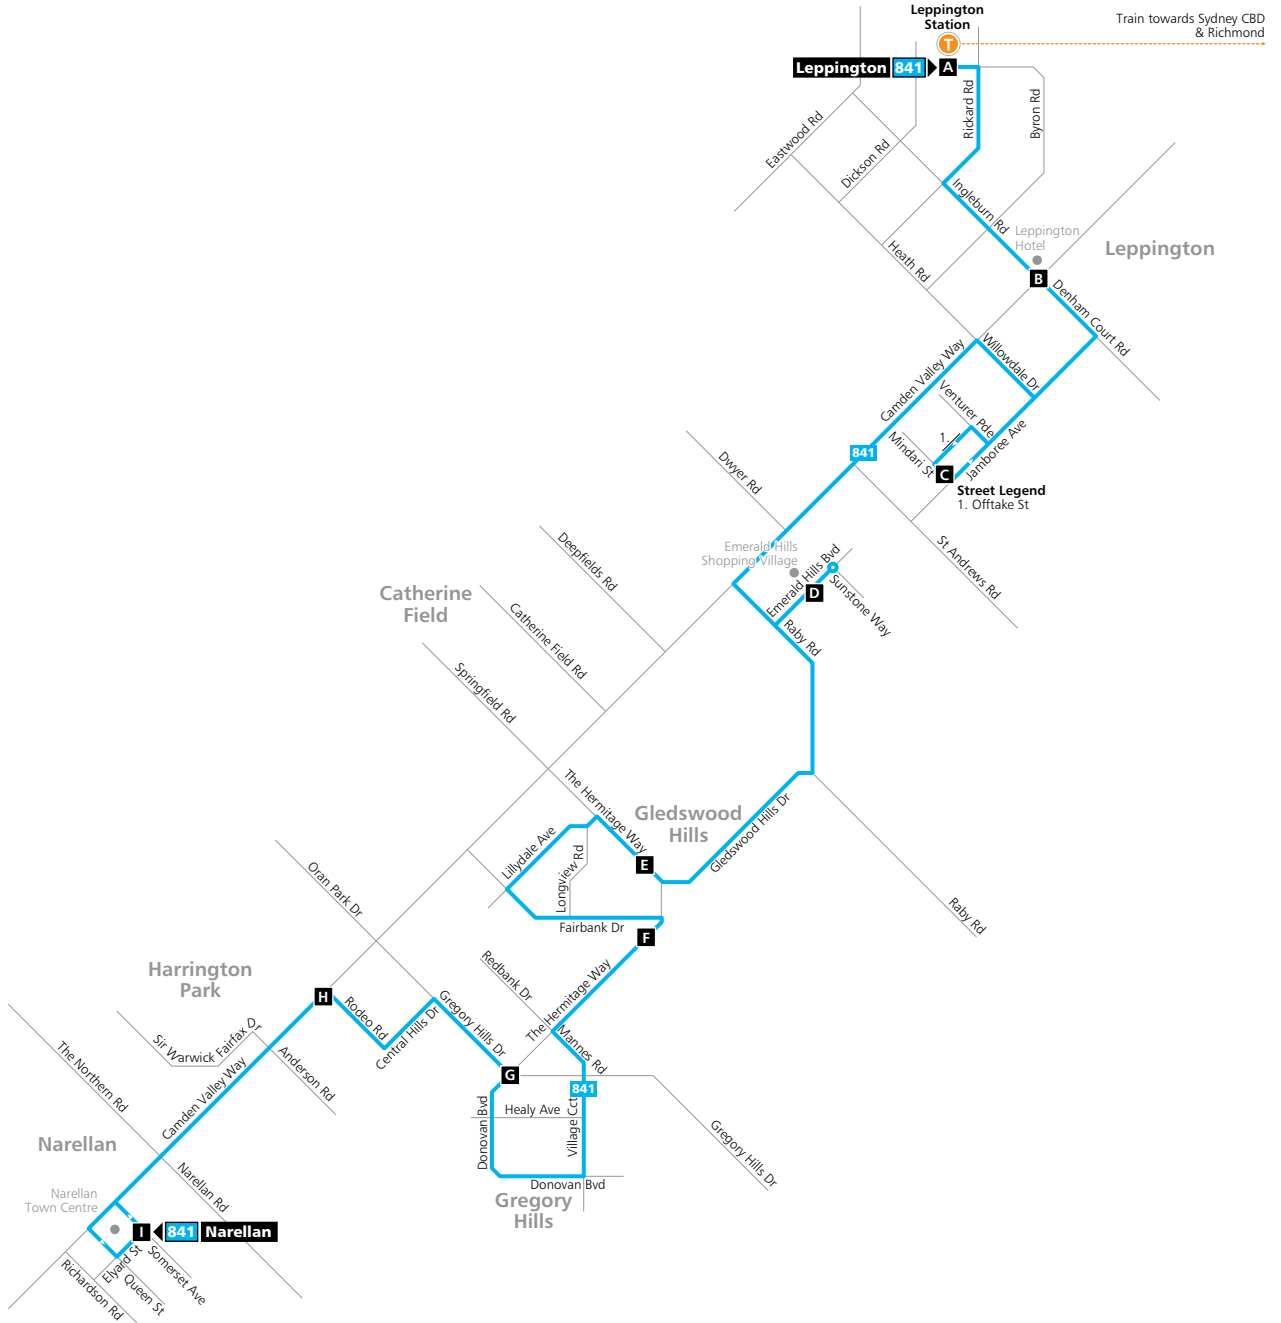

Route 841

Street Legend
1. Offtake St

1. **Legend**
2. Bus route
   - **841** Bus route number
   - **A** Timing point
   - **T** Train line/station