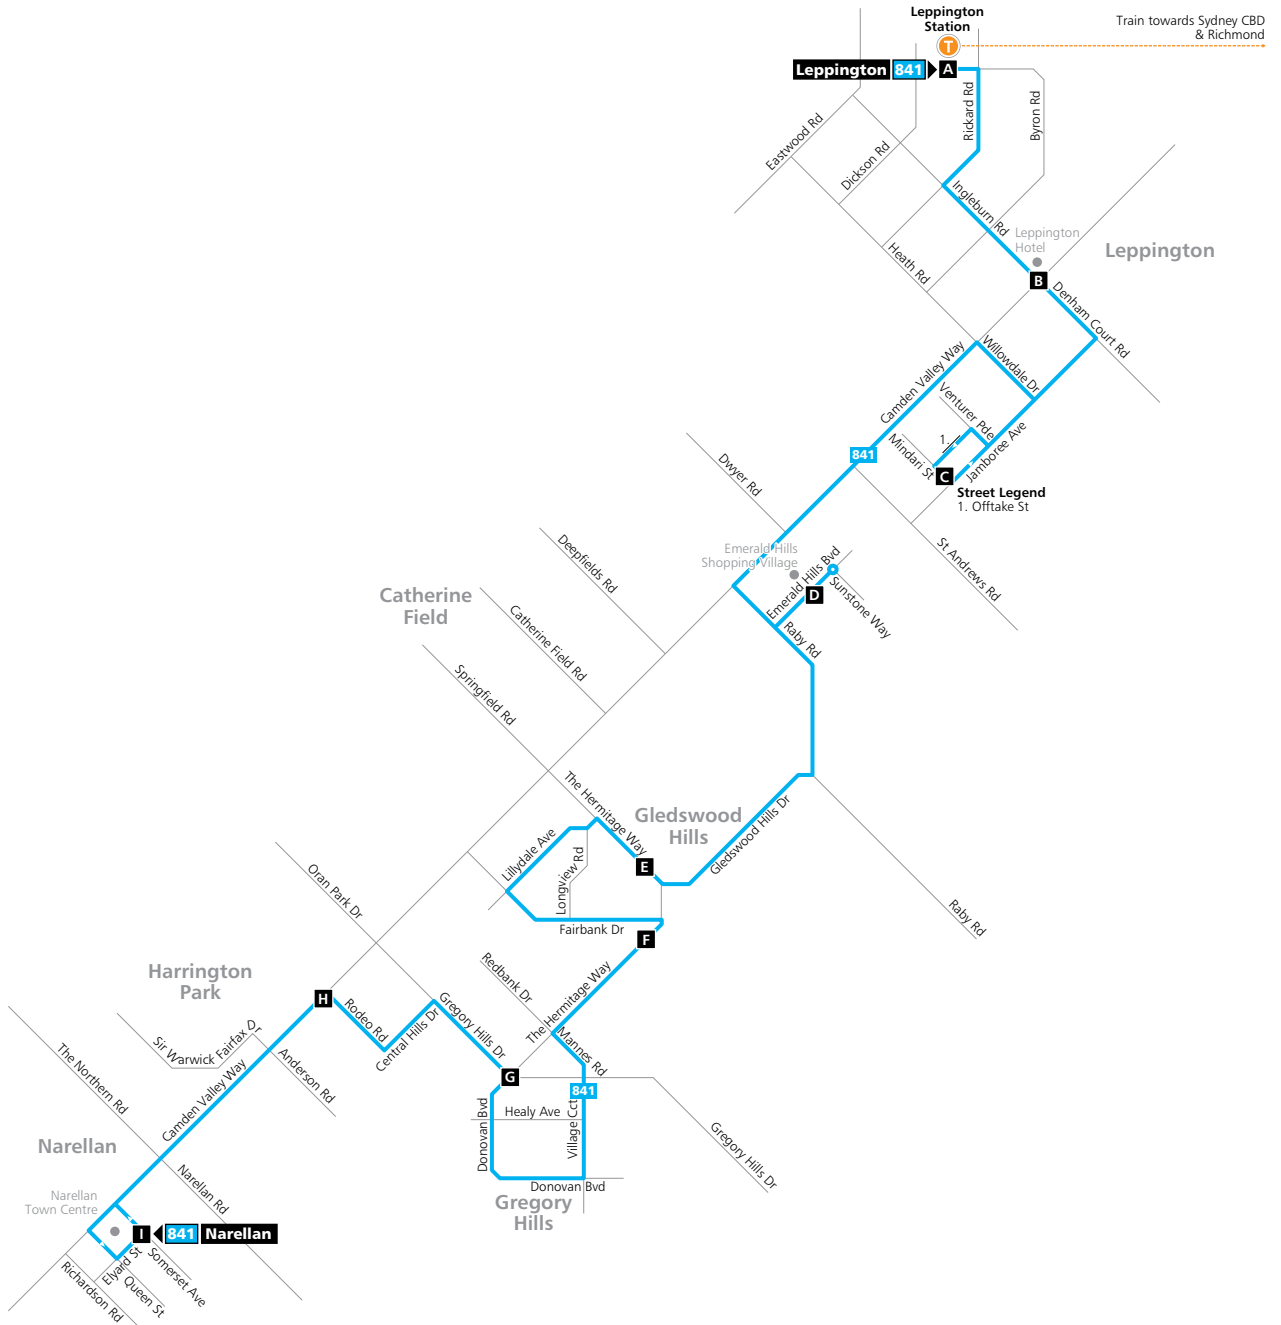

Route 841

Street Legend
1. Offtake St

Legend

- Bus route
- 841 Bus route number
- A** Timing point
- Train line/station