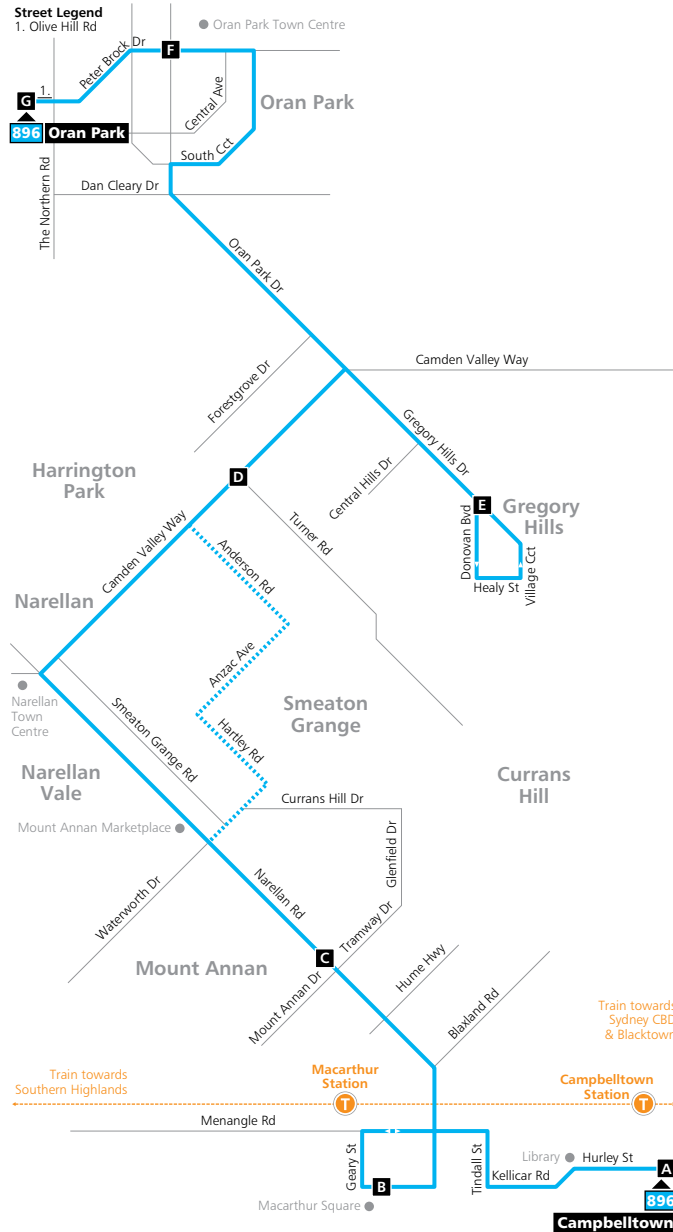

Route 896

Legend

- Bus route
- 896 Bus route number
- A Timing point
- T Train line/station

North