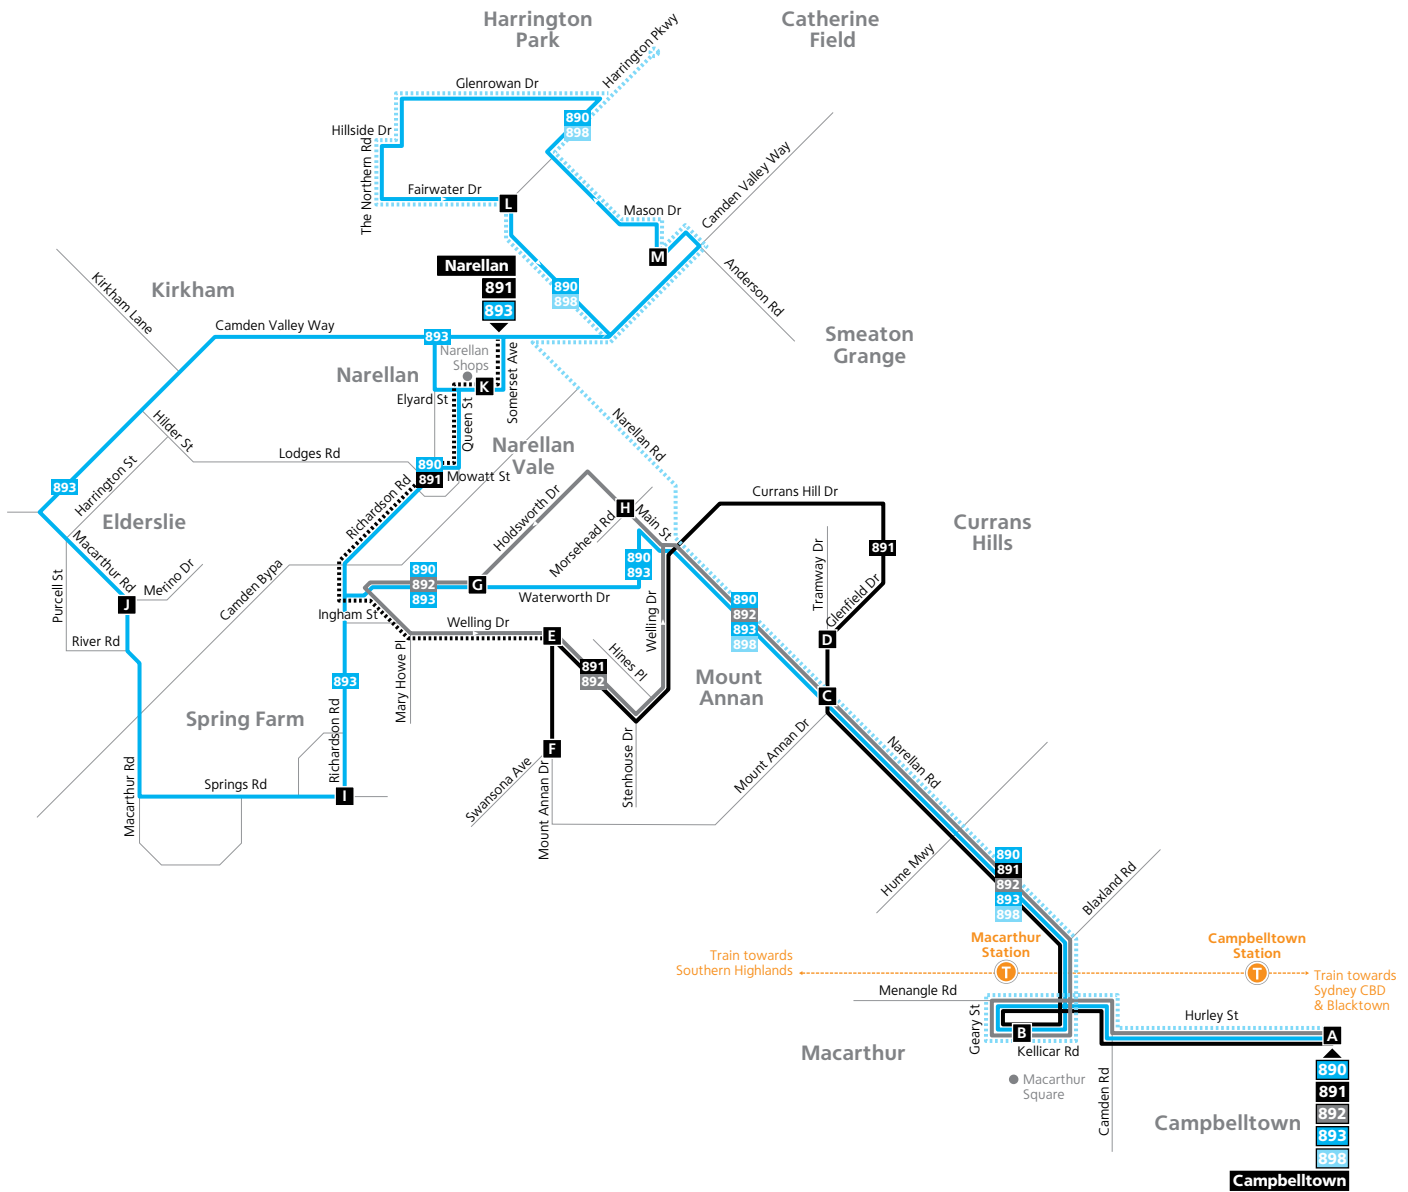

# Routes 890, 891, 892, 893, 898

- Legend**
- Bus route
  - 890 Bus route number
  - A** Timing point
  - T— Train line/station

North  
Diagrammatic Map  
Not to Scale