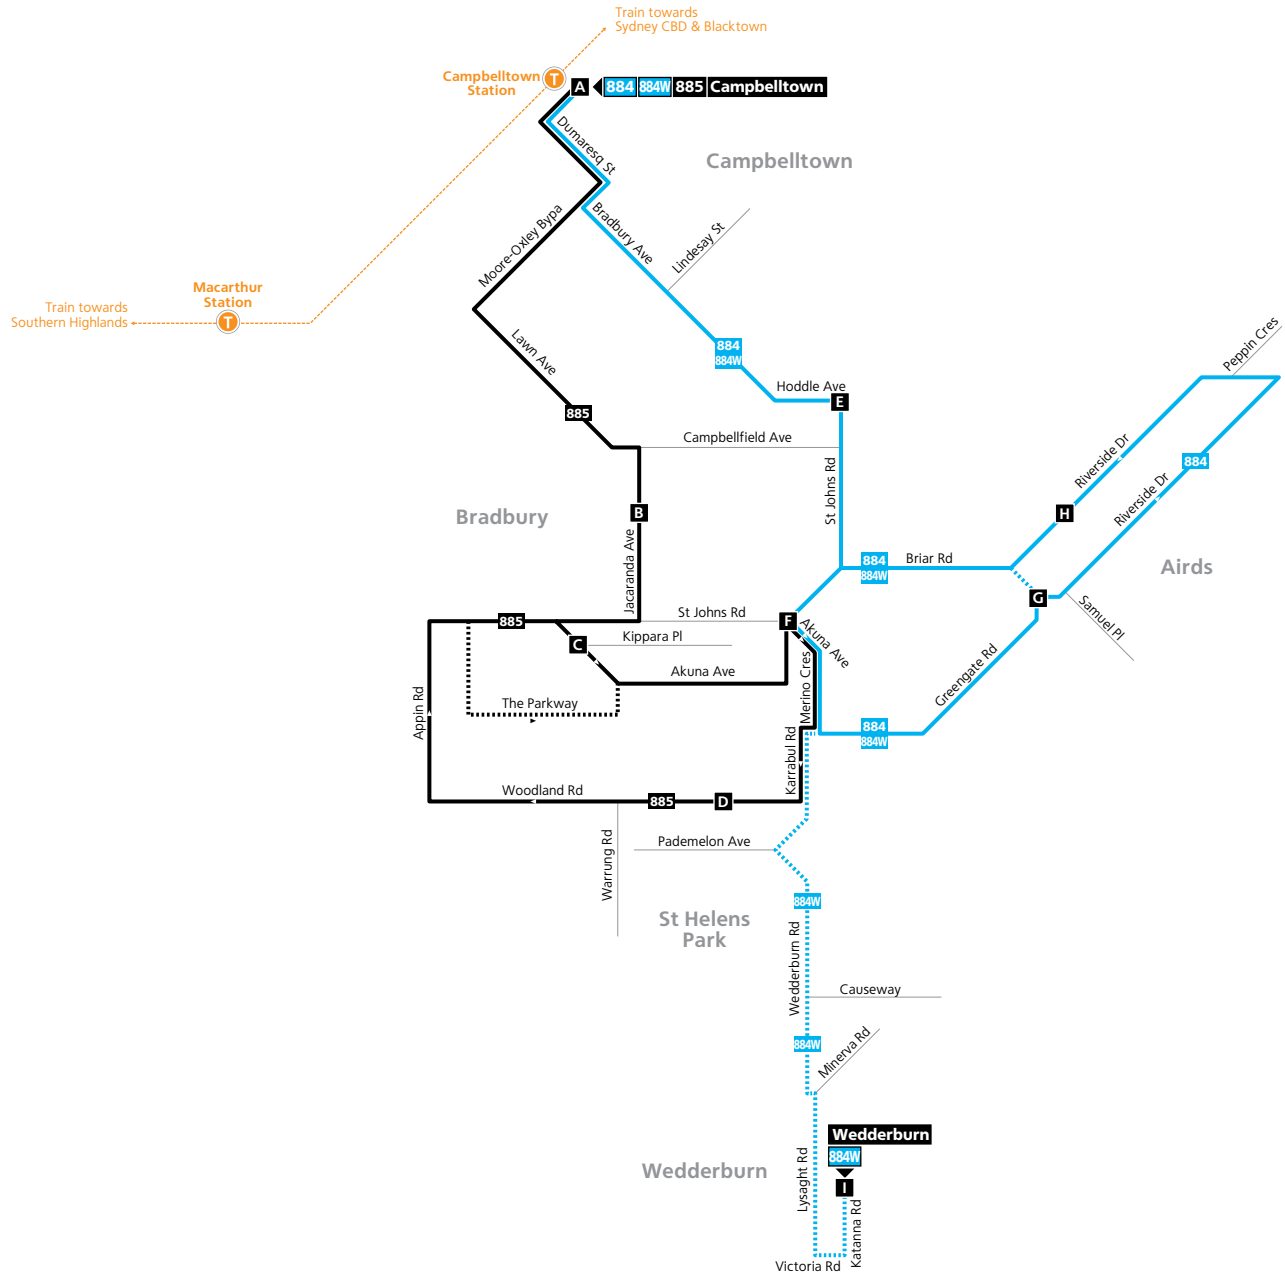

Routes 884, 884W, 885

Legend

- Bus route
- 884 Bus route number
- A Timing point
- T Train line/station