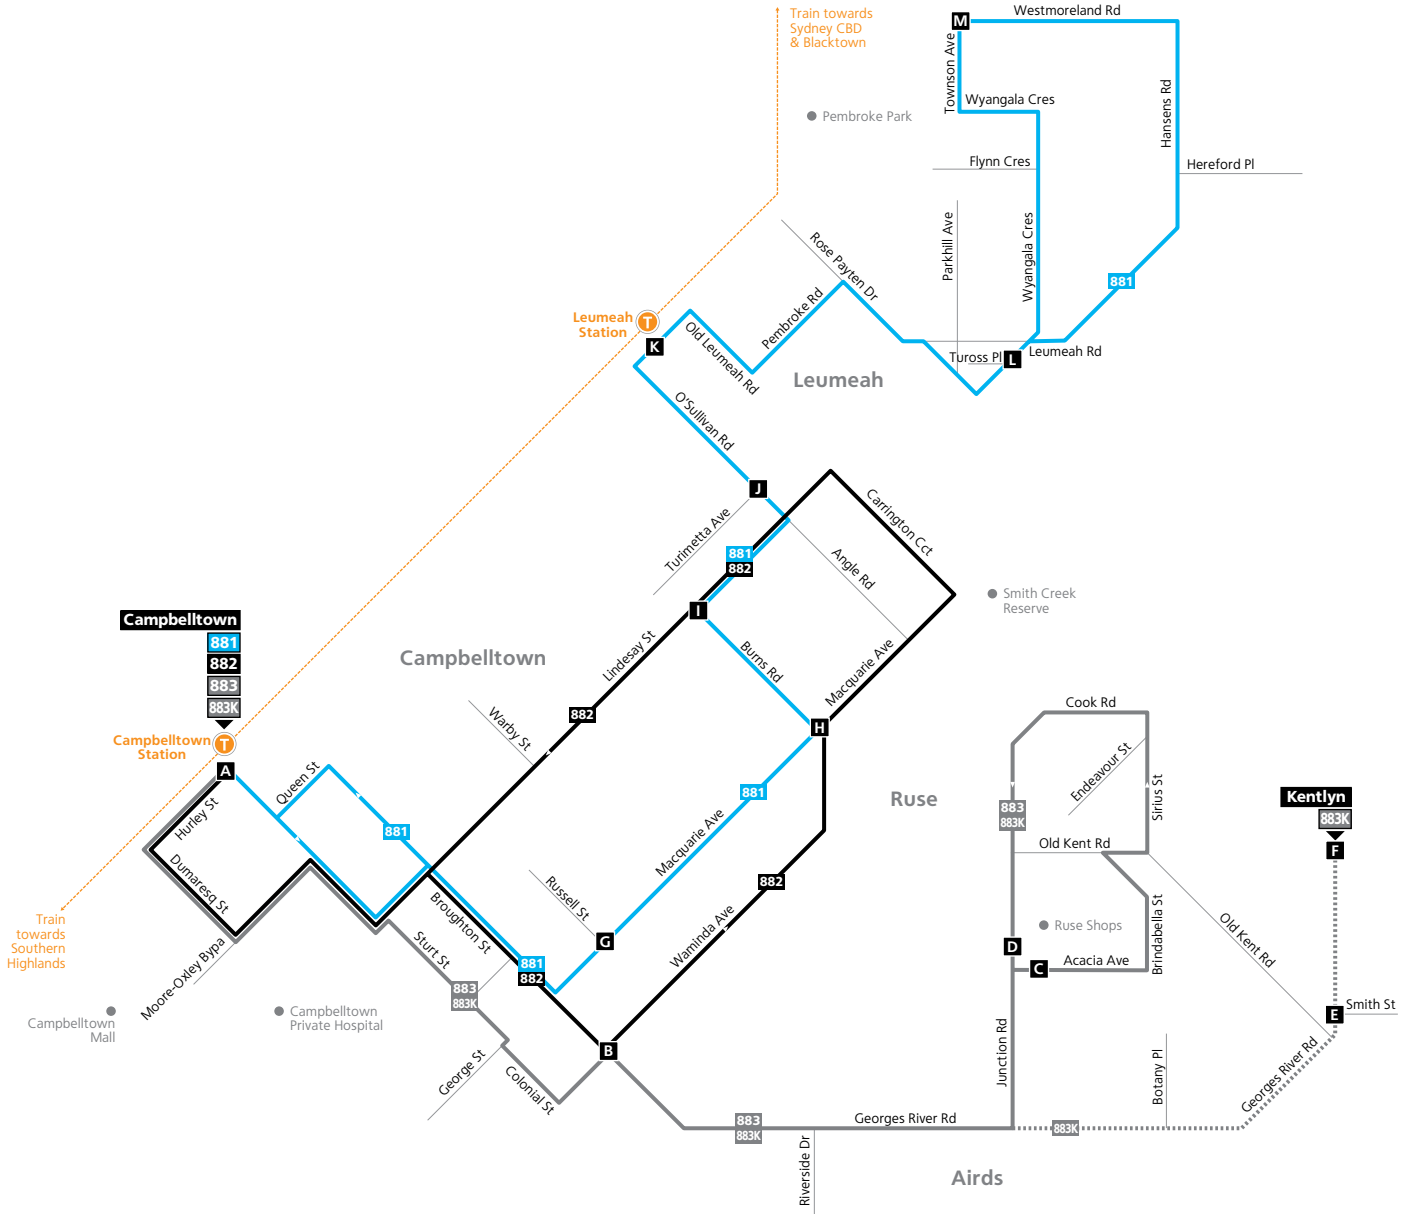

Routes 881, 882, 883, 883K

Legend

- Bus route
- A Timing point
- 881 Bus route number
- T Train line/station