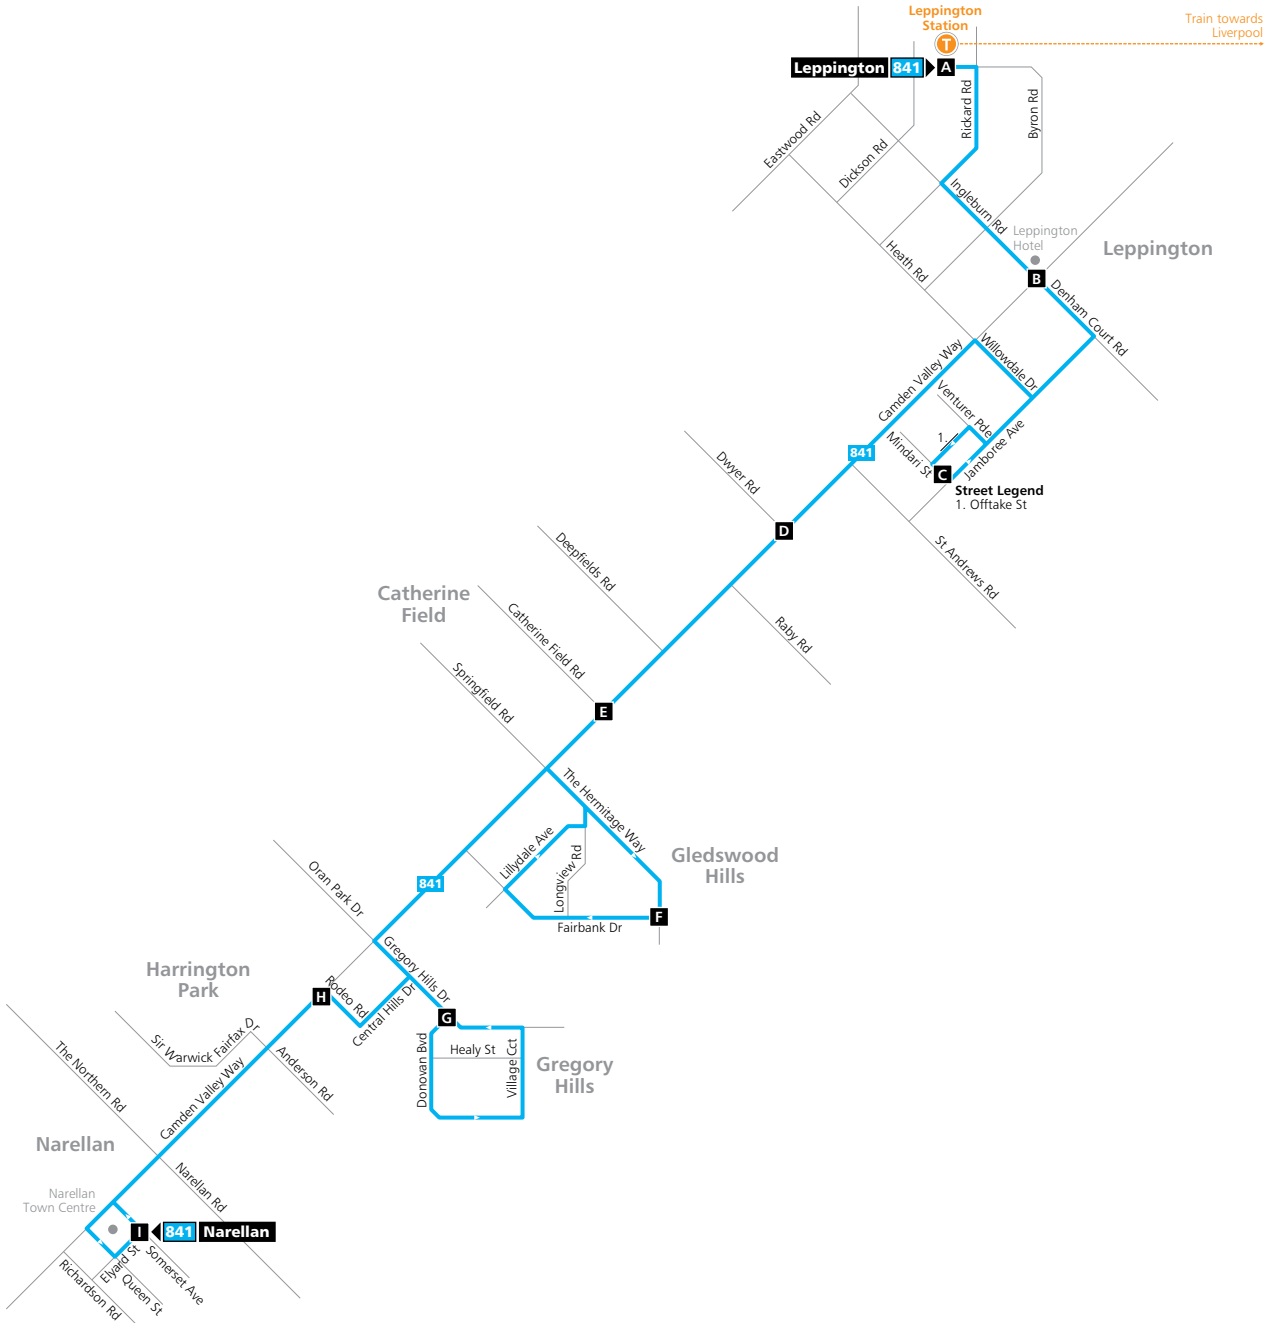

Route 841

Train towards Liverpool

Street Legend
1. Offtake St

Legend

- Bus route
- Bus route number
- Timing point
- Train line/station