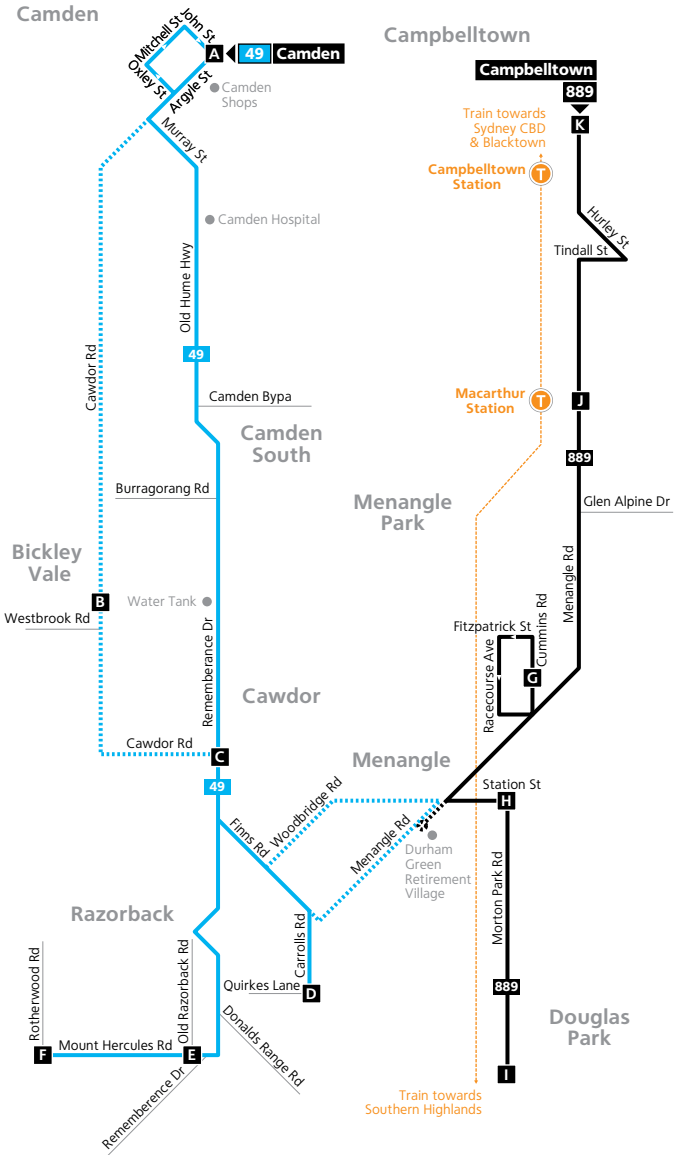

Routes 49, 889

Legend

- Bus route
- Bus route number
- Timing point
- Train line/station

Diagrammatic Map
Not to Scale