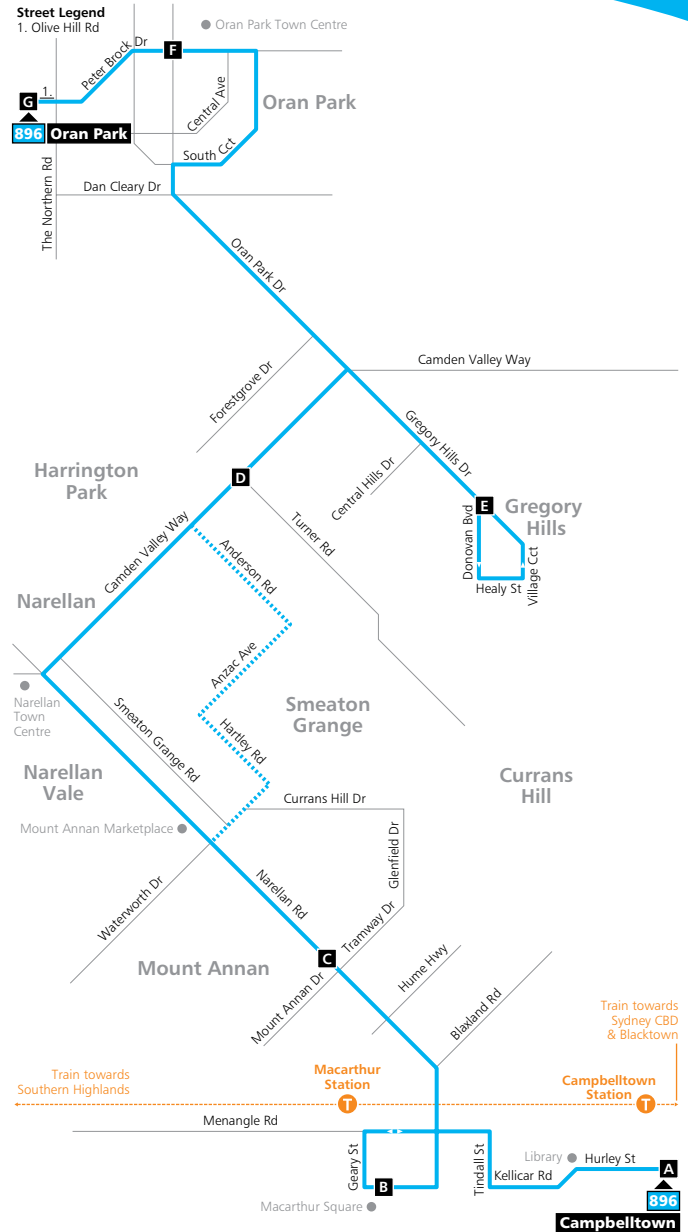

Explanation of definitions and symbols

- **B** Bus operates through Smeaton Grange via Anderson Rd, Anzac Ave & Hartley Rd.
- **G** Bus operates to/from Oran Park direct. Gregory Hills passengers catch the service before/after at the time shown and travel via Oran Park.
- **H** Bus operates public school holidays only.
- **J** Bus operates public school holidays from timing point 10 minutes later than time shown.
- **N** Bus operates via Narellan Rd & Hurley St direct, omitting Macarthur Square.
- **S** Bus operates public school days only.
- **Y** Bus operates public school days only and diverts from Hartley Rd via Currans Hill Dr, Spring Hill Cir, Glenfield Dr and Tramway Dr to Narellan Rd.
- **Z** Bus operates public school days only and diverts from Narellan Rd via Tramway Dr, Glenfield Dr, Spring Hill Cir and Currans Hill Dr to Hartley Rd.

Timing Points

- **A** Campbelltown Station
- **B** Macarthur Square
- **C** Mt Annan Narellan Rd & Mt Annan Dr
- **D** Smeaton Grange Camden Valley Wy & Turner Rd
- **E** Gregory Hills Donovan Bvd & Gregory Hills Dr
- **F** Oran Park Peter Brock Dr & Oran Park Dr
- **G** Oran Park Olive Hill Rd

Legend

- Bus route
- 896 Bus route number
- **A** Timing point
- - - T - - - Train line/station

Diagrammatic Map
North
Not to Scale