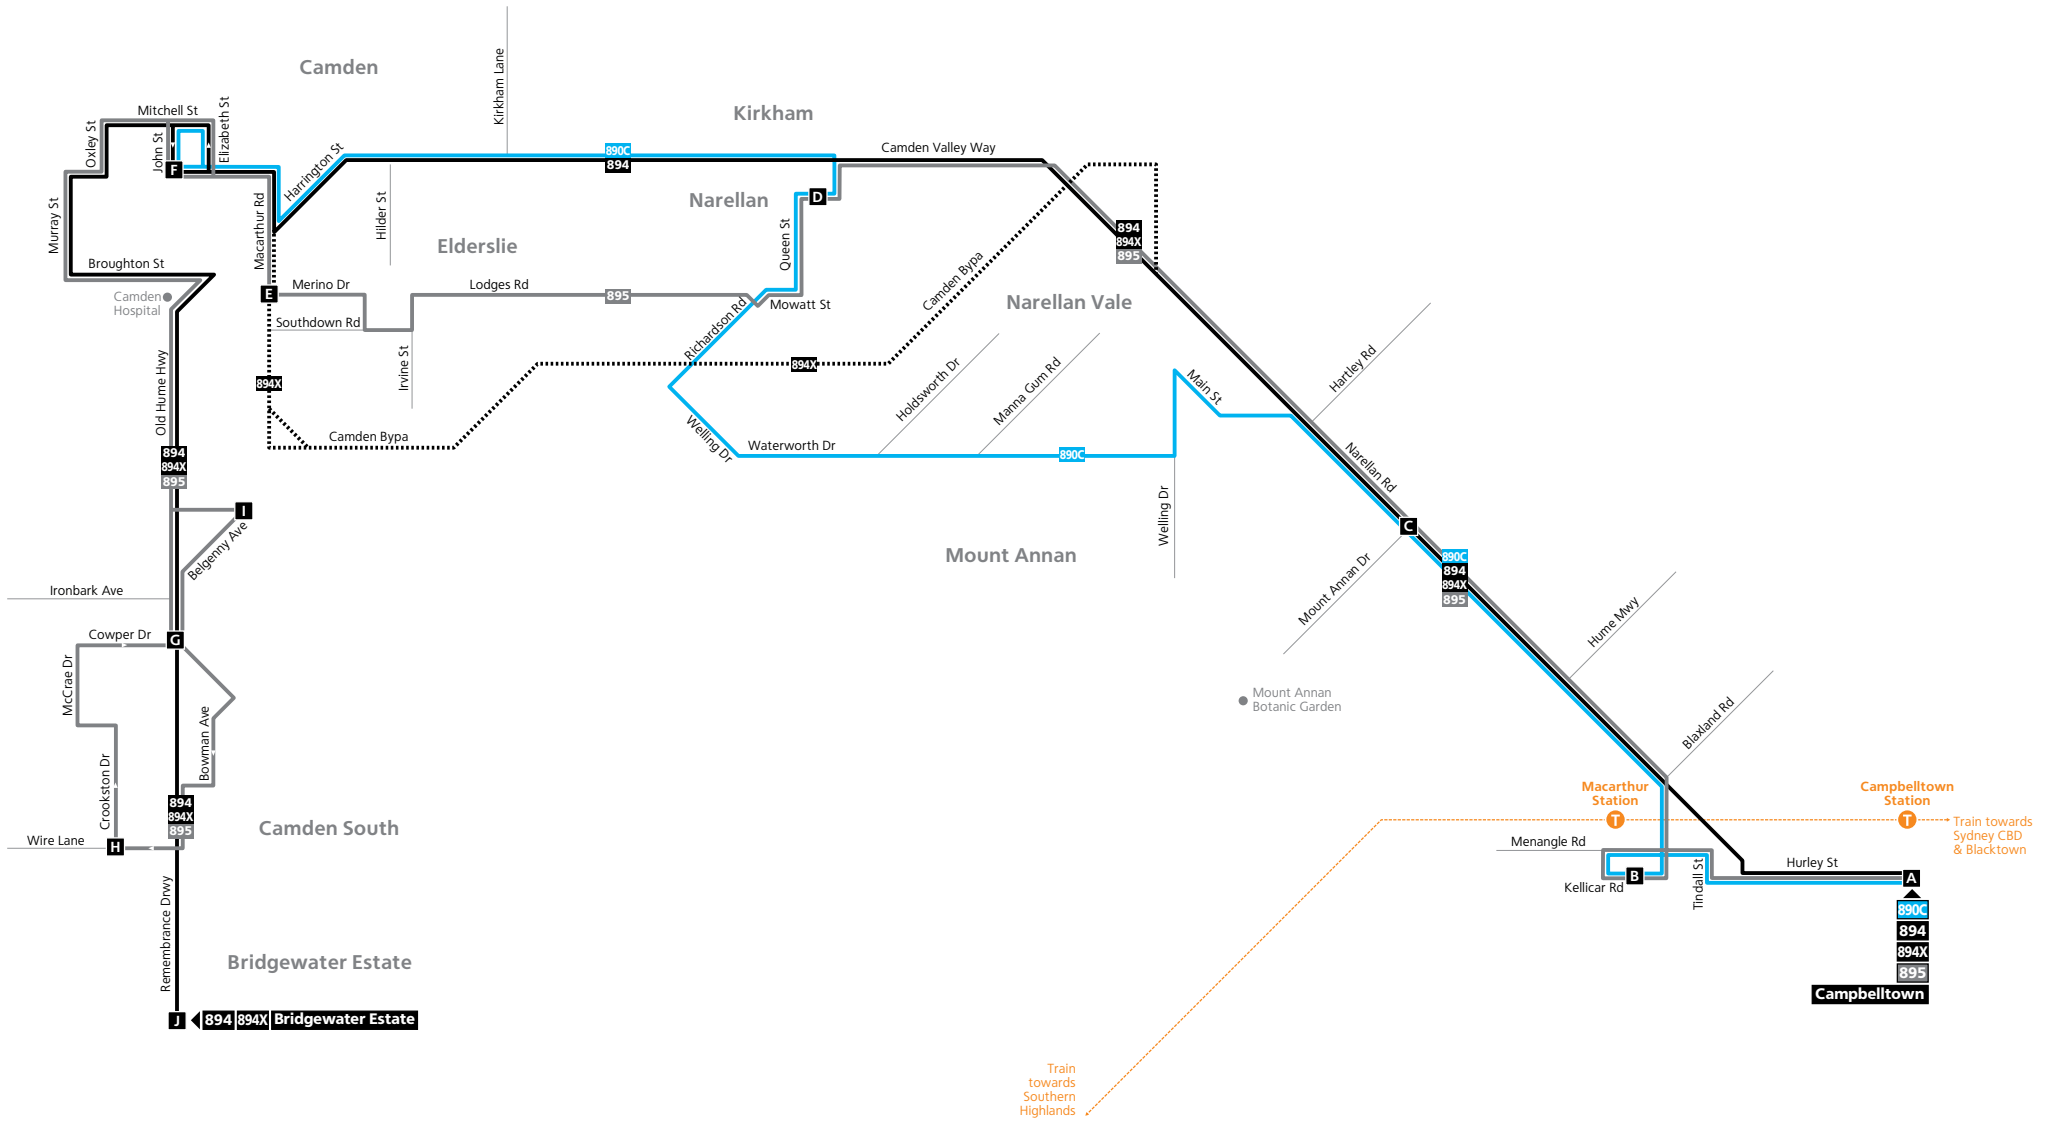

Sunday & Public Holidays

Campbelltown to Narellan & Camden South

Sunday & Public Holidays (cont...)									
map ref	Route Number	895	895	895	895	895	895	895	895
T	Campbelltown train arrives via Liverpool line	15:15	16:15	17:15	18:18	19:15	20:15	21:15	22:15
T	Campbelltown train arrives via East Hills line	14:55	15:55	16:55	18:25	19:25	20:25	21:27	22:25
A	Campbelltown Station Stand A	15:21	16:21	17:21	18:35	19:35	20:35	21:35	22:35
B	Macarthur Square	15:27	16:27	17:27	18:40	19:40	20:40	21:40	22:40
C	Mt Annan Narellan Rd & Mt Annan Dr	15:32	16:32	17:32	18:45	19:45	20:45	21:45	22:45
D	Narellan Town Centre Elyard St	15:39	16:39	17:39	18:50	19:50	20:50	21:50	22:50
E	Elderslie Merino Dr & Macarthur Rd	15:47	16:47	17:47	18:57	19:57	20:57	21:57	22:57
F	Camden John St	15:51	16:51	17:52	19:00	20:00	21:00	22:00	23:00
I	Camden South Belgenny Av & Kelloway Av	15:55	16:55	17:55	19:05	20:05	21:05	22:05	...
H	Camden South Wire La & Crookston Dr	16:00	17:00	18:00	19:10	20:10	21:10	22:10	...
G	Camden South Cowper Dr & Old Hume Hwy	16:05	17:05	18:05	19:16	20:16	21:16	22:16	...
J	Camden Park Bridgewater Estate

Bus route map

890C, 894, 894X, 895

Legend

- Bus route
- 890C Bus route number
- A** Timing point
- T- Train line/station

↑ Diagrammatic Map
North
Not to Scale