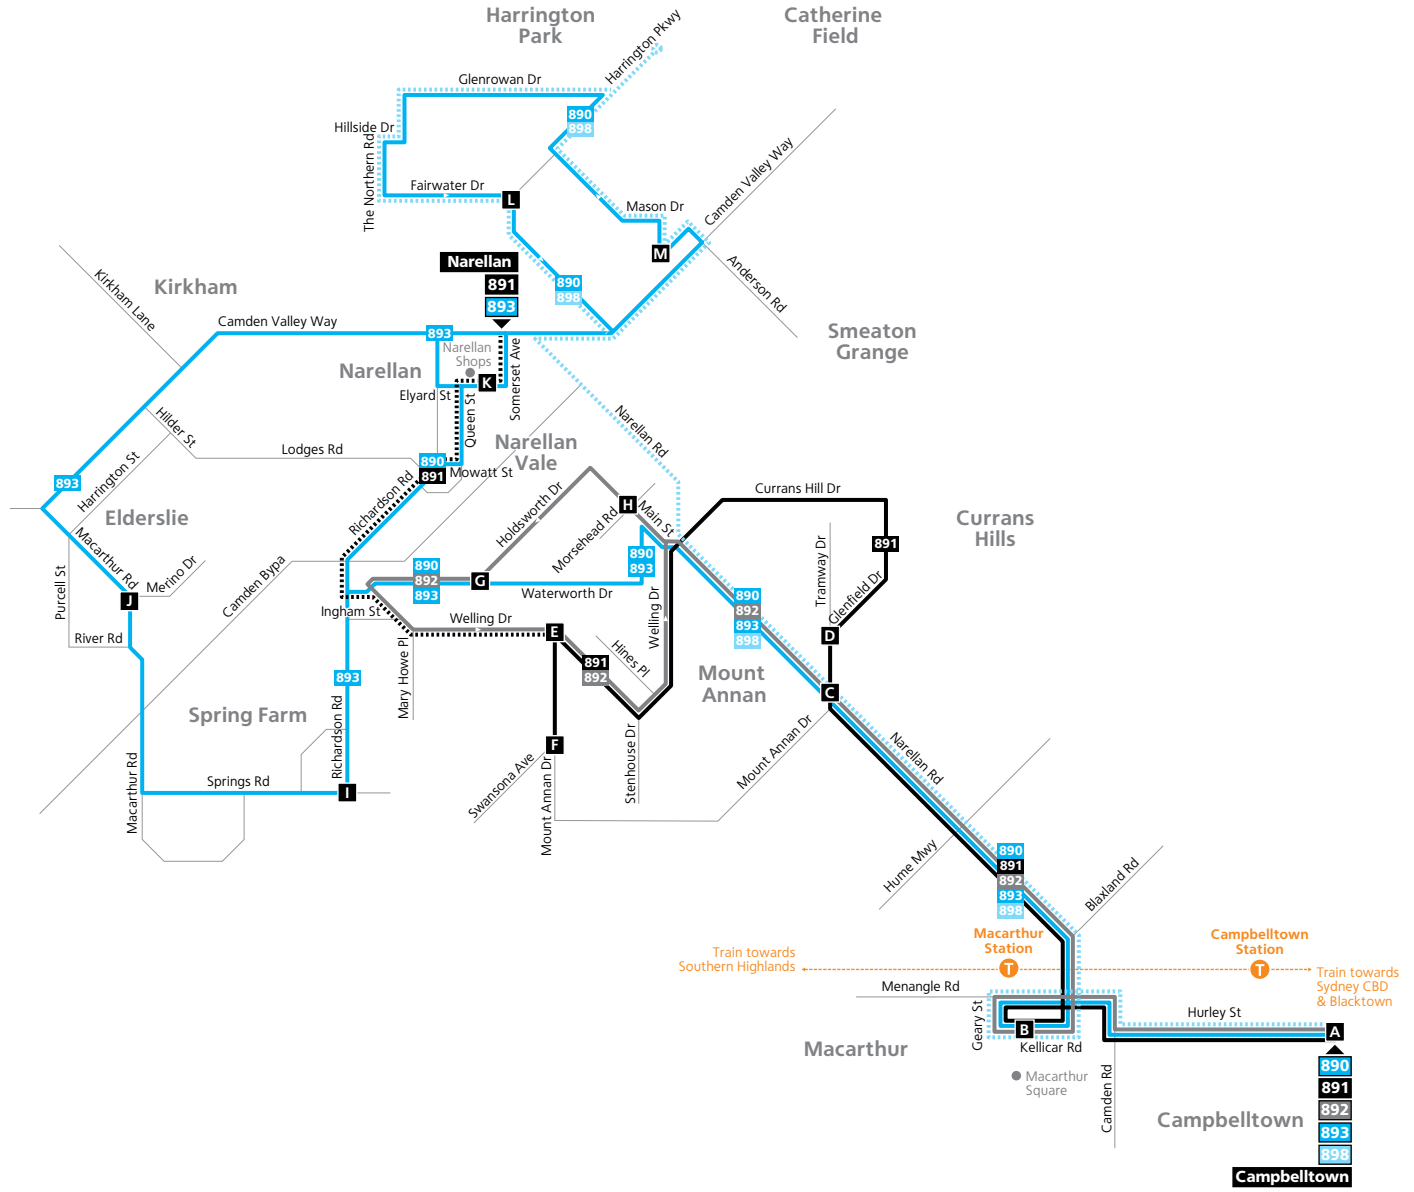

Diagrammatic Map
Not to Scale