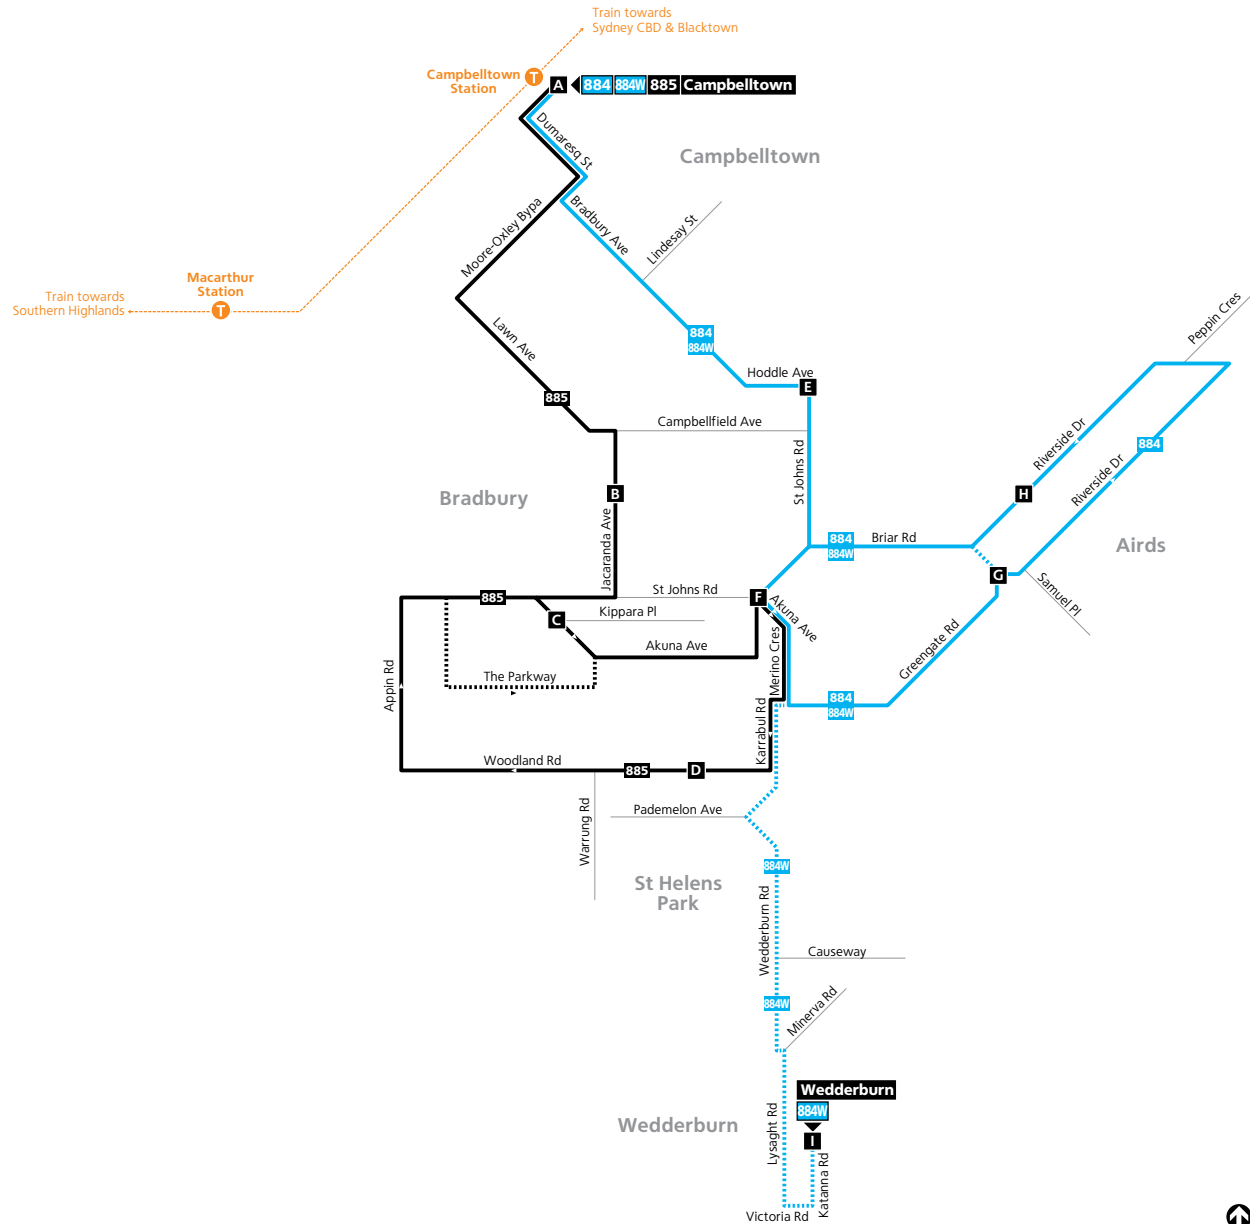

Bus route map

884, 884W, 885

1. **Legend**
2. Bus route
   - Bus route number
   - Timing point
   - Train line/station

North
Diagrammatic Map
Not to Scale