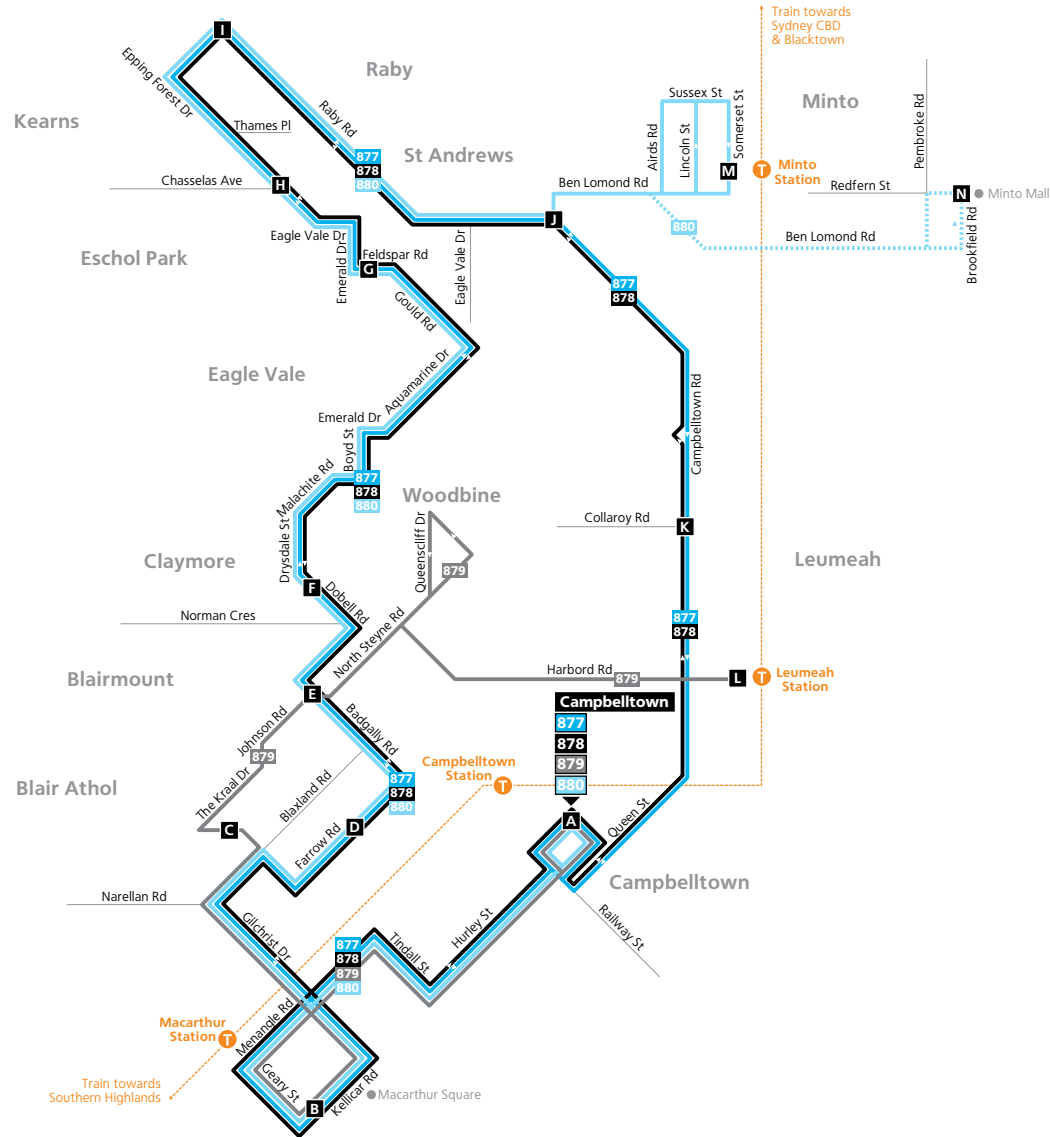

- Bus route
- 877 Bus route number
- A Timing point
- T Train line/station

Diagrammatic Map
Not to Scale
North