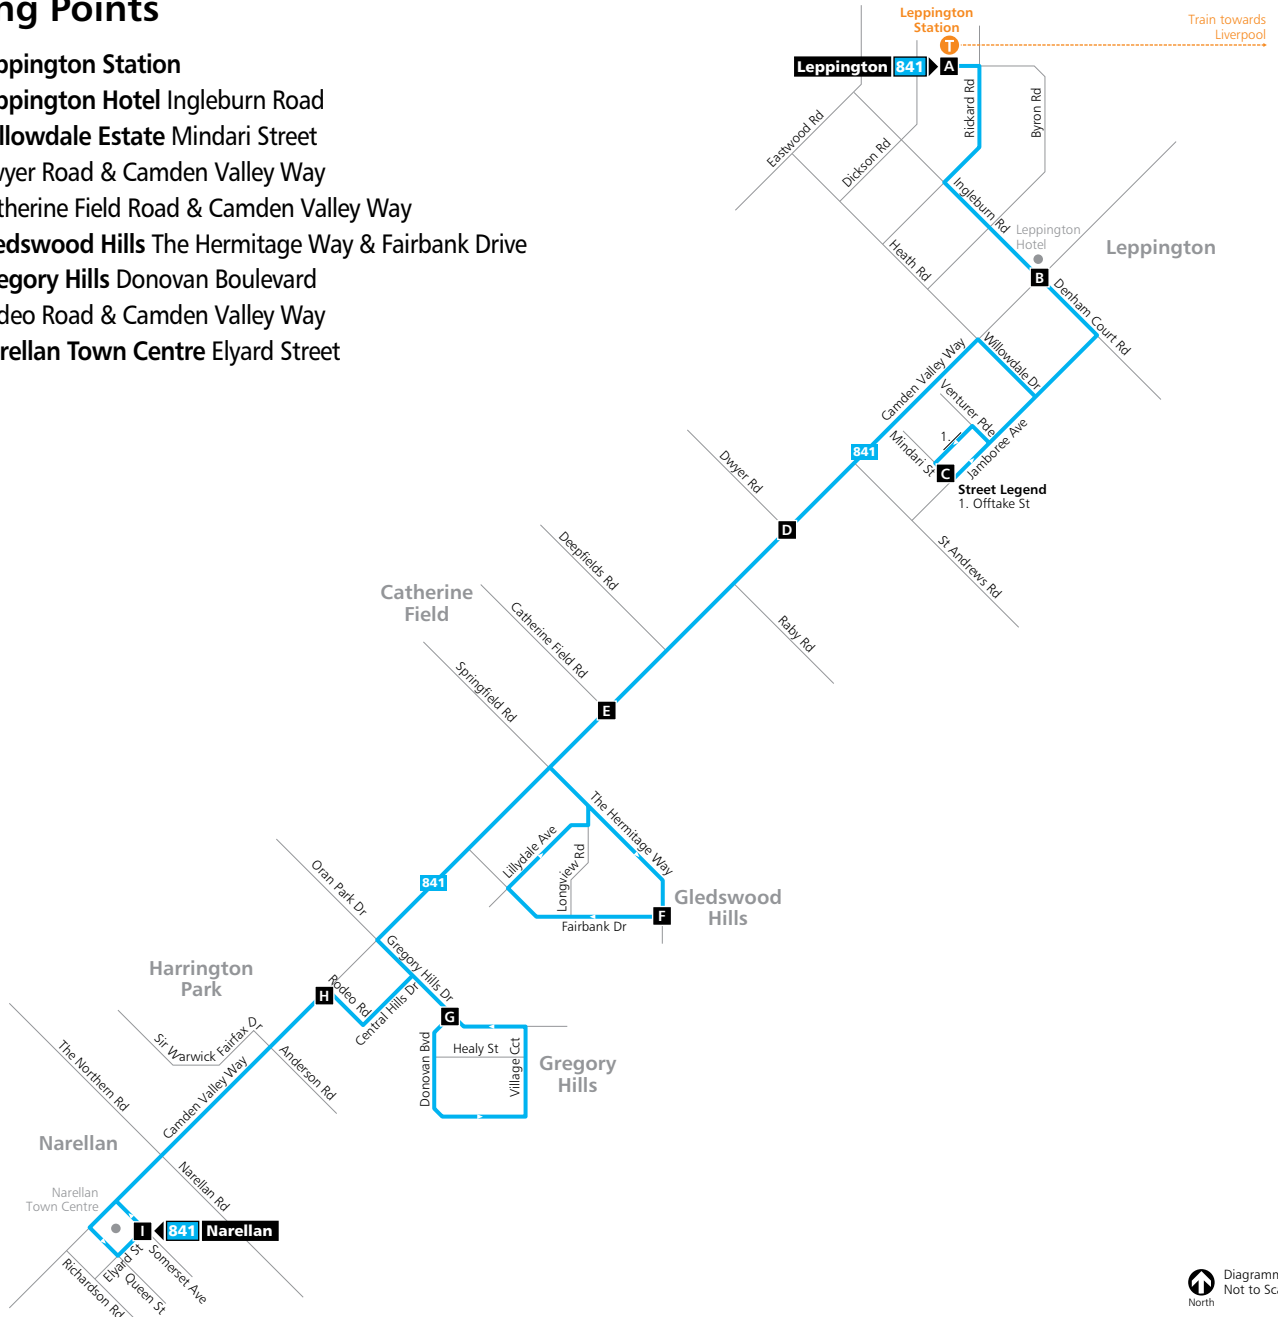

Timing Points

- **A** Leppington Station
- **B** Leppington Hotel Ingleburn Road
- **C** Willowdale Estate Mindari Street
- **D** Dwyer Road & Camden Valley Way
- **E** Catherine Field Road & Camden Valley Way
- **F** Gledswood Hills The Hermitage Way & Fairbank Drive
- **G** Gregory Hills Donovan Boulevard
- **H** Rodeo Road & Camden Valley Way
- **I** Narellan Town Centre Elyard Street

Legend

- Bus route
- Bus route number
- Timing point
- Train line/station

Diagrammatic Map
Not to Scale