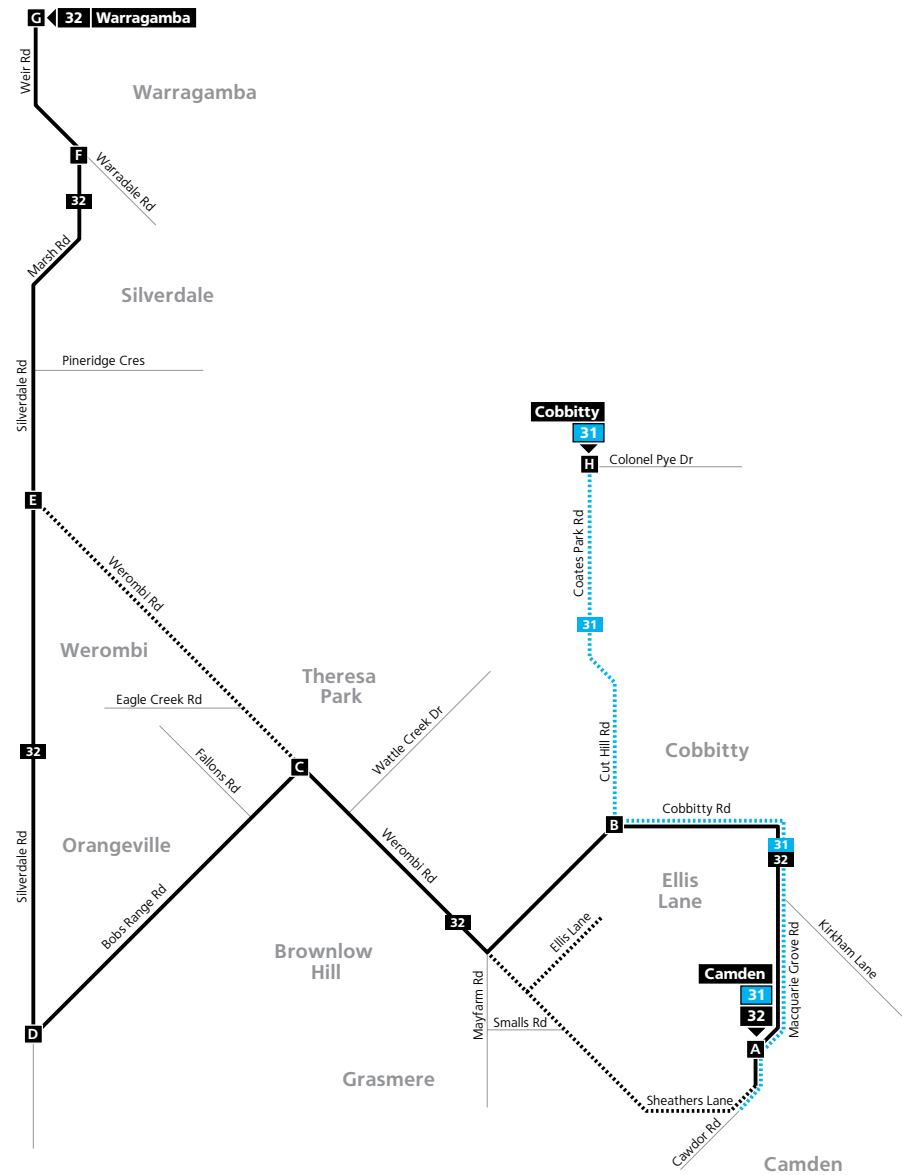

Monday to Friday

Camden to Cobbitty & Warragamba

Monday to Friday									
map ref	Route Number	32	32	32	32	32	31	31	32
T	<i>Campbelltown train arrives via Liverpool line</i>	...	05:15	05:46	10:36	14:36	14:36	14:36	15:06
T	<i>Campbelltown train arrives via East Hills line</i>	...	05:13	06:13	10:47	14:12	14:12	14:12	14:46
B	<i>Connecting bus departs Campbelltown</i>	...	05:22	06:19	10:53	14:44	14:44	14:44	15:11
B	<i>Connecting bus arrives Camden</i>	...	05:47	06:44	11:28	15:35	15:35	15:35	15:58
A	Camden John St & Argyle St	05:24	05:58	06:50	11:38	S 15:45	S 15:50	S 15:51	15:58
B	Cobbitty Cut Hill Rd & Cobbitty Rd	L	L	L	11:47	S 15:55	S 16:00	S 16:02	L
H	Cobbitty Coates Park Rd & Colonel Pye Dr	S 16:13	S 16:14	...
C	Theresa Park Bobs Range Rd & Werombi Rd	05:38	06:12	07:03	11:57	S 16:05	16:16
D	Orangeville Silverdale Rd & Bobs Range Rd	W	W	W	12:03	S 16:22	W
E	Werombi Silverdale Rd & Werombi Rd	05:43	06:17	07:08	12:12	S 16:12	16:23
F	Silverdale Marsh Rd & Warradale Rd	05:52	06:26	07:17	12:25	16:36
G	Warragamba Weir Rd & Fourteenth St	05:56	06:30	07:20	12:28	16:39

Saturday			
map ref	Route Number	32	32
T	Campbelltown train arrives via Liverpool line	...	16:15
T	Campbelltown train arrives via East Hills line	...	15:55
B	Connecting bus departs Campbelltown	...	16:22
B	Connecting bus arrives Camden	...	17:01
A	Camden John St & Argyle St	06:32	17:07
B	Cobbitty Cut Hill Rd & Cobbitty Rd	L	17:17
H	Cobbitty Coates Park Rd & Colonel Pye Dr
C	Theresa Park Bobs Range Rd & Werombi Rd	06:46	17:27
D	Orangeville Silverdale Rd & Bobs Range Rd	W	17:34
E	Werombi Silverdale Rd & Werombi Rd	06:53	17:43
F	Silverdale Marsh Rd & Warradale Rd	07:04	17:56
G	Warragamba Weir Rd & Fourteenth St	07:07	17:59

Legend

- Bus route
- Bus route number

A Timing point

Diagrammatic Map
Not to Scale
North