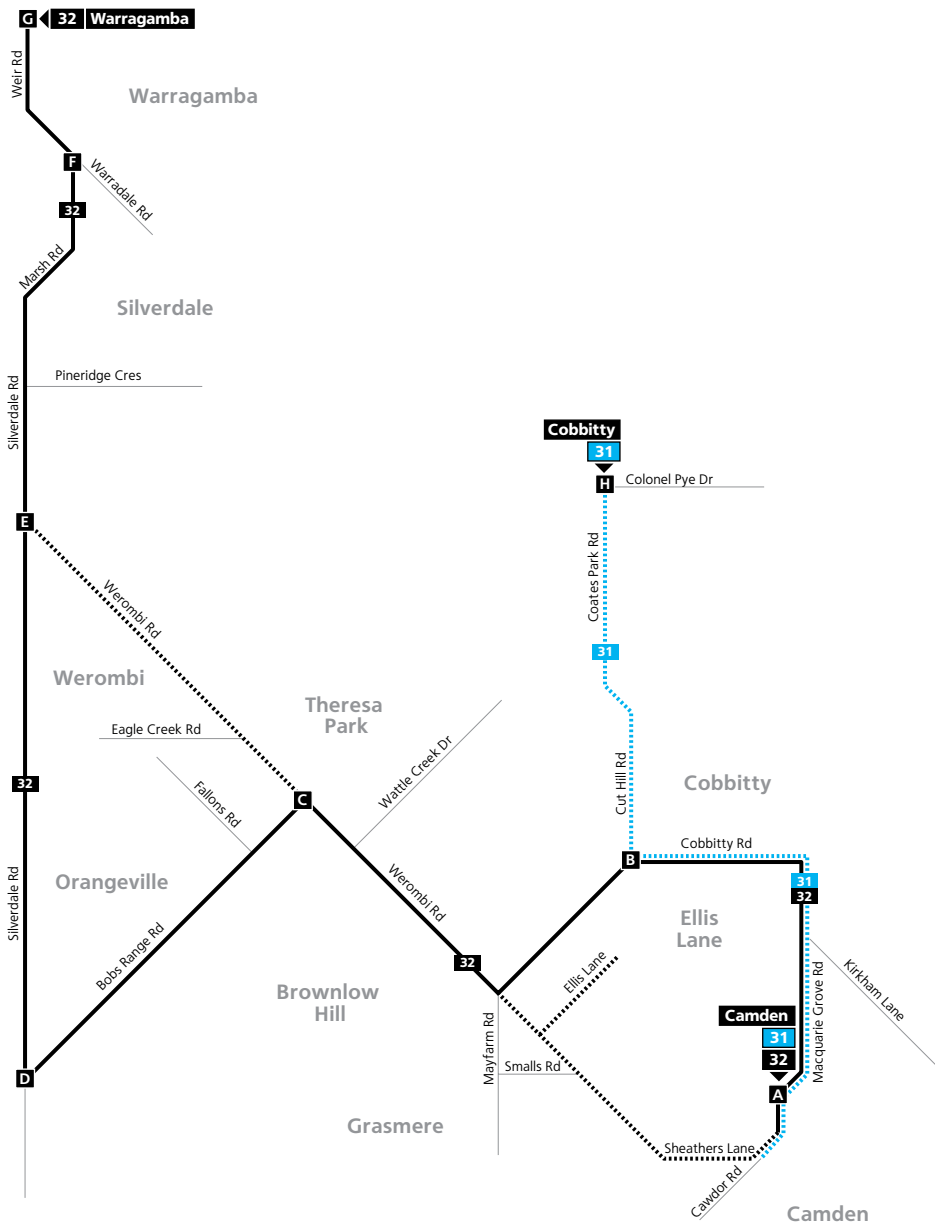

Legend

- Bus route
- Bus route number
- Timing point

Diagrammatic Map
Not to Scale