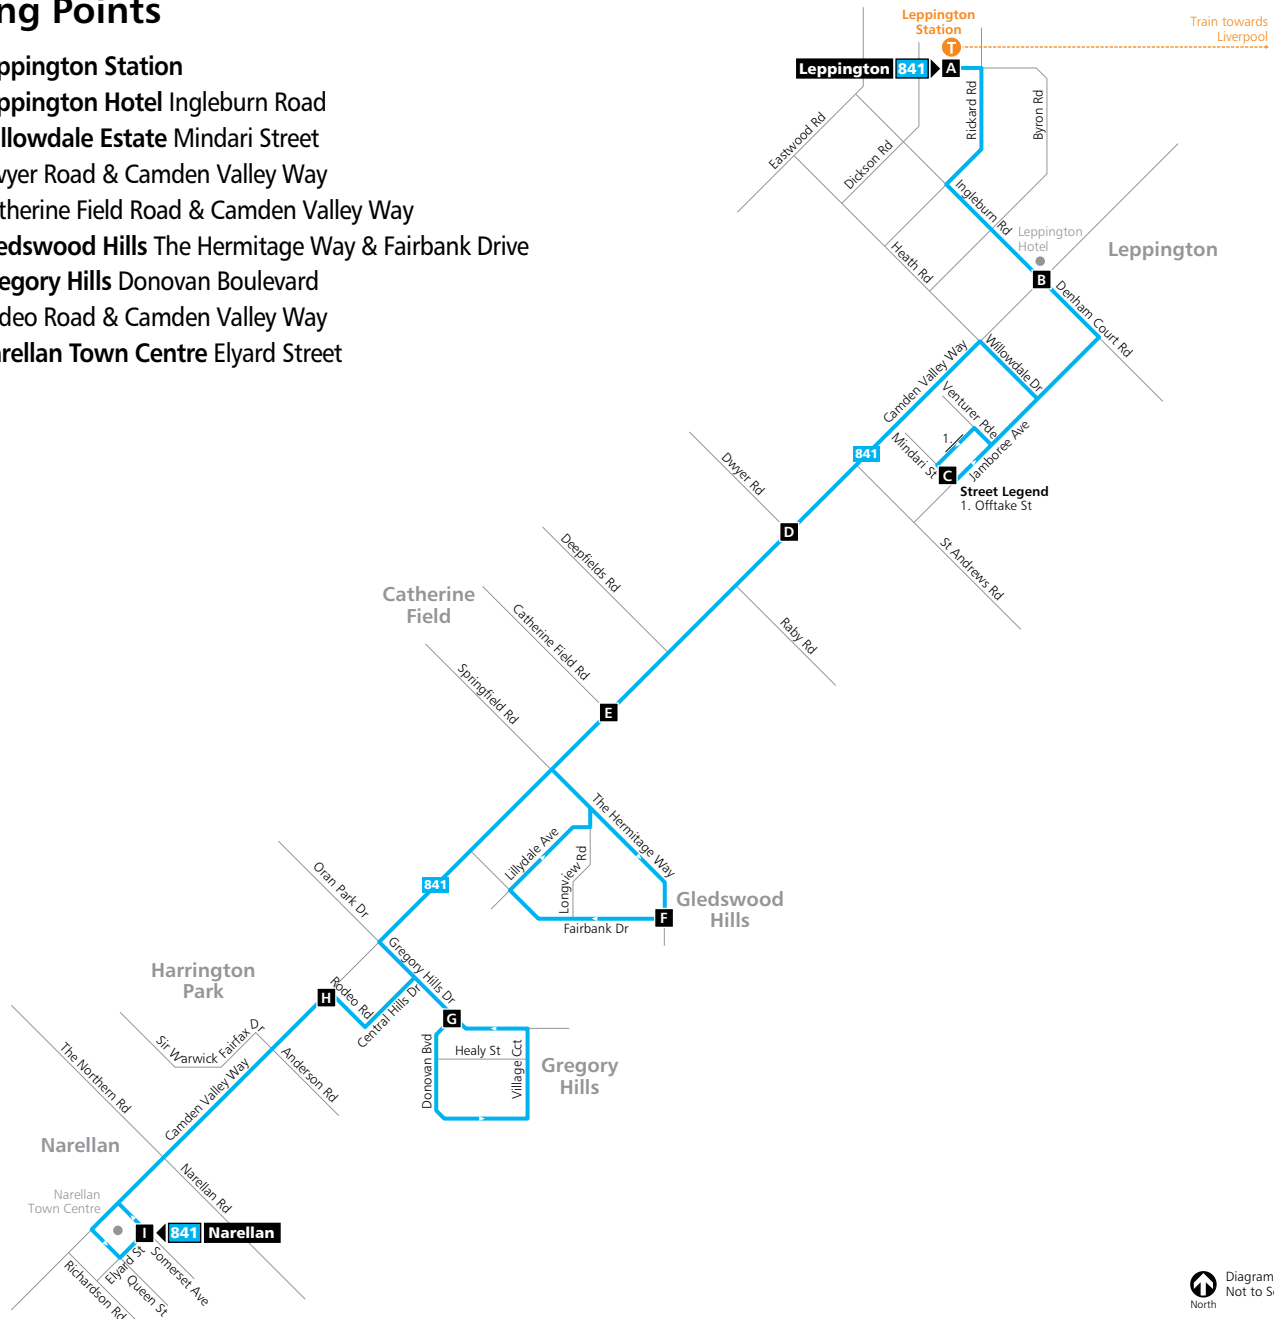

Timing Points

- A** Leppington Station
- B** Leppington Hotel Ingleburn Road
- C** Willowdale Estate Mindari Street
- D** Dwyer Road & Camden Valley Way
- E** Catherine Field Road & Camden Valley Way
- F** Gledswood Hills The Hermitage Way & Fairbank Drive
- G** Gregory Hills Donovan Boulevard
- H** Rodeo Road & Camden Valley Way
- I** Narellan Town Centre Elyard Street

Legend

-  Bus route
-  Timing point
-  Bus route number
-  Train line/station

 Diagrammatic Map
Not to Scale